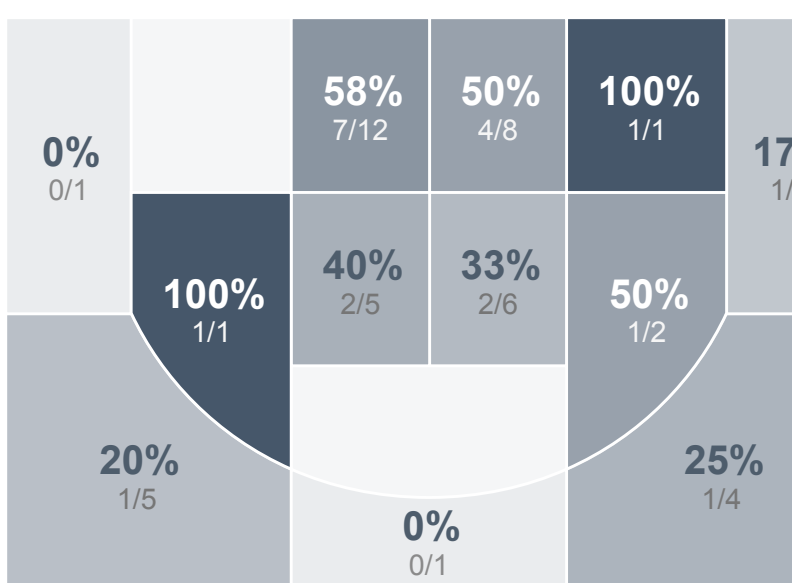

Legacy High School