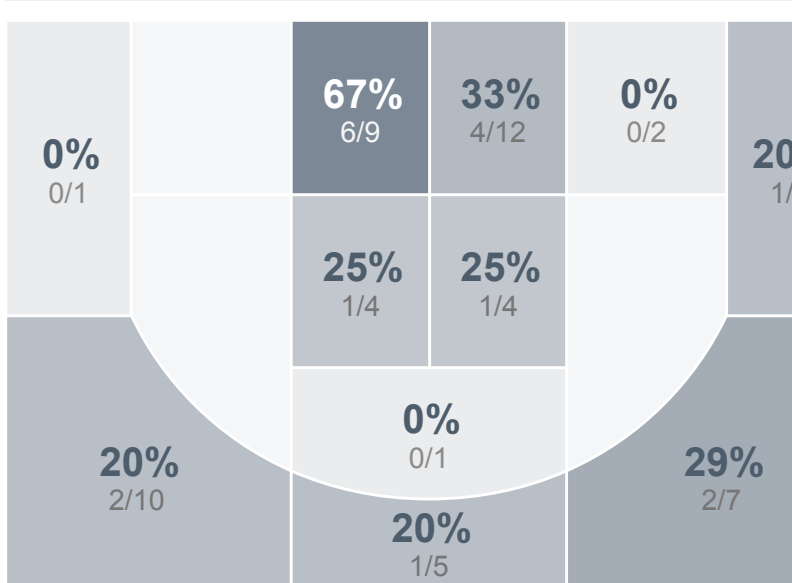

Team Stats

	MHS	LHS
Field Goal %	30.0%	40.4%
Effective Field Goal %	35.0%	43.3%
2FG Made/Attempted	12/32	18/35
2FG %	37.5%	51.4%
3FG Made/Attempted	6/28	3/17
3FG %	21.4%	17.6%
FT Made/Attempted	14/19	13/16
Free Throw Percentage	73.7%	81.3%
Points Per Possession	0.77	0.81
Transition Points	11	7
Points Off Turnovers	10	11
Second Chance Points	9	5
Points in the Paint	24	30
Offensive Rebounds	10	9
Defense Rebounds	24	35
Assists	10	10
Deflections	18	12
Steals	12	7
Blocks	3	3
Turnovers	14	21
Personal Fouls	16	15
Charges Taken	MHS	LHS

Mandan