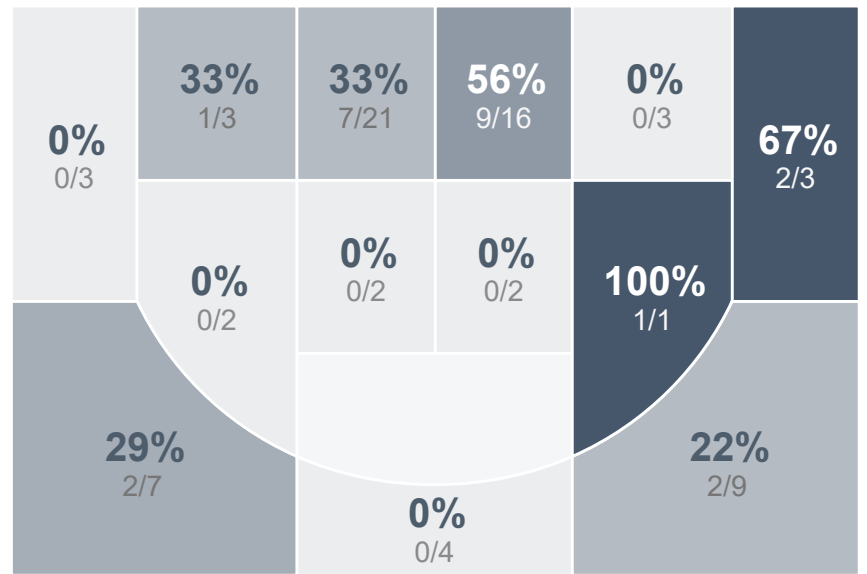

Dickinson Girls Varsity Basketball