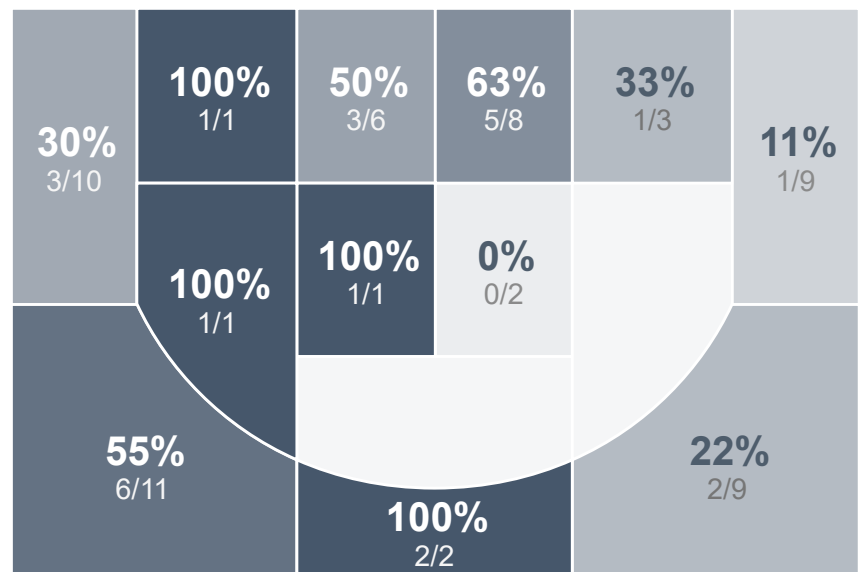

Bismarck St. Mary's Central High School