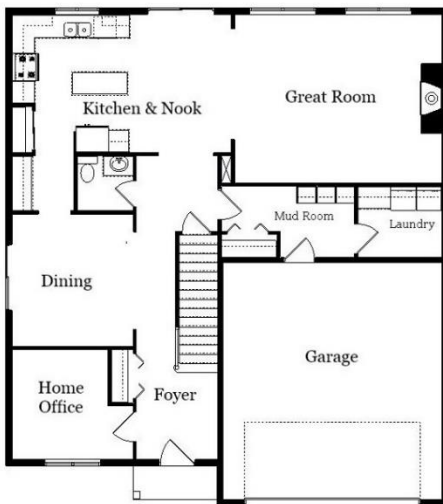

# Your Land Your Style Your Home Your Way

Design + Build = Your Best Value

Value Engineered for Unique Affordability

[www.krausbuild.com](http://www.krausbuild.com)

**White Oak LS**  
**2330 Sq.Ft.**

Copyright © 2022  
All Rights Reserved  
Kraus Design Build