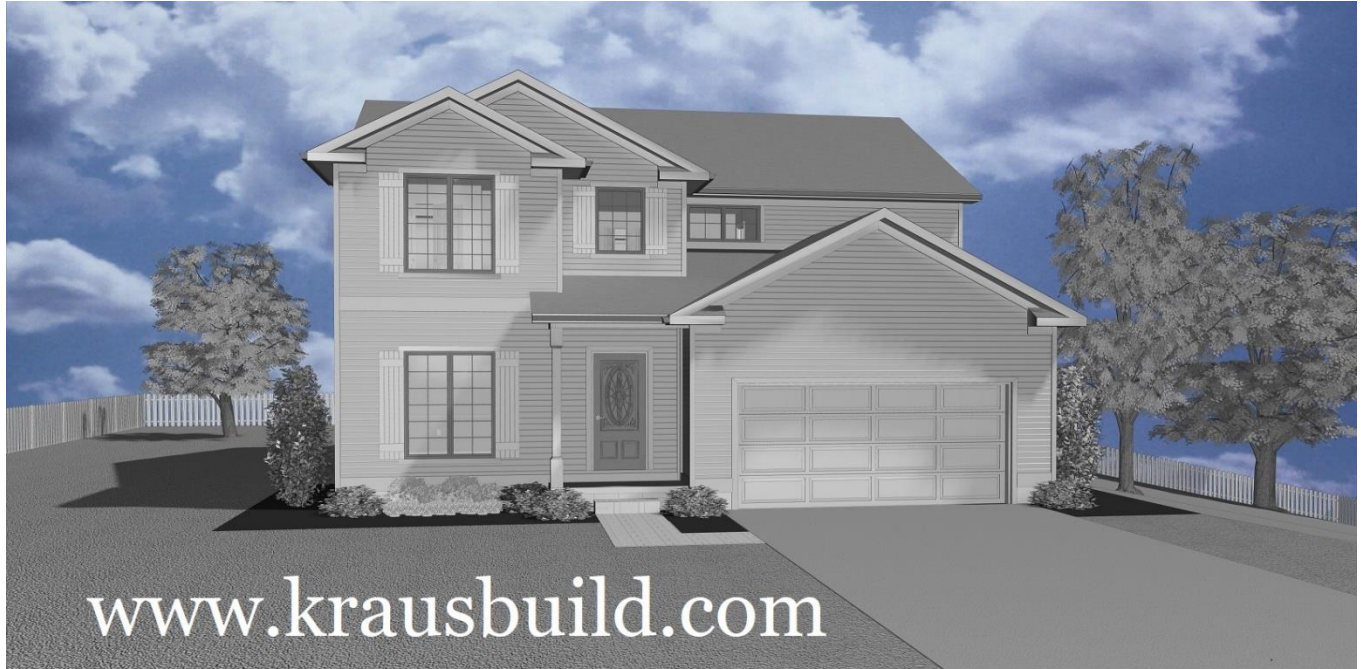

# Your Land Your Style Your Home Your Way

Design + Build = Your Best Value

Value Engineered for Unique Affordability

[www.krausbuild.com](http://www.krausbuild.com)

**White Oak LS**  
**2330 Sq.Ft.**

Copyright © 2022  
All Rights Reserved  
Kraus Design Build

The **Kraus** Company  
DESIGN BUILD