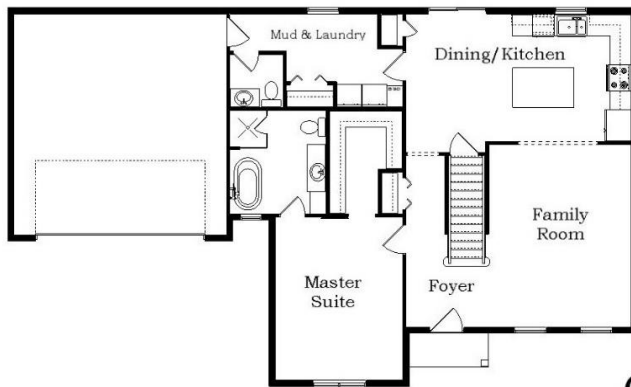

Your Land Your Style Your Home Your Way
Design + Build = Your Best Value

The **Kraus** Company
DESIGN BUILD
248-972-5549

Cranbrook
1770 Sq.Ft.

Copyright © 2006 Kraus Design Build
All Rights Reserved

Setting the New Standard

Your Land Your Style Your Home Your Way

Design + Build = Your Best Value

www.krausbuild.com

The **Kraus** Company
DESIGN BUILD

248-972-5549

Cranbrook II
2075 Sq.Ft.

Copyright © 2019 Kraus Design Build
All Rights Reserved

Setting the New Standard

Your Land Your Style Your Home Your Way
Design + Build = Your Best Value

The **Kraus** Company, LLC
DESIGN BUILD
248-972-5549

Cranbrook III
2250 Sq.Ft.

Copyright © 2019 Kraus Design Build
All Rights Reserved