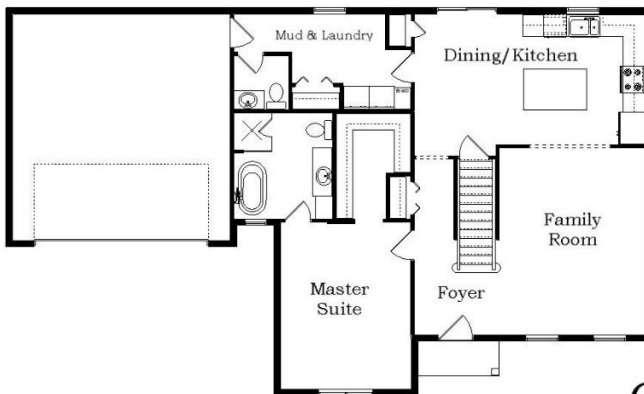

Your Land Your Style Your Home Your Way

Design + Build = Your Best Value

www.krausbuild.com

The **Kraus** Company
DESIGN BUILD

248-972-5549

Cranbrook II
2075 Sq.Ft.

Copyright © 2019 Kraus Design Build
All Rights Reserved

Setting the New Standard

Your Land Your Style Your Home Your Way
Design + Build = Your Best Value

The **Kraus** Company, LLC
DESIGN BUILD
248-972-5549

Cranbrook III
2250 Sq.Ft.

Copyright © 2019 Kraus Design Build
All Rights Reserved