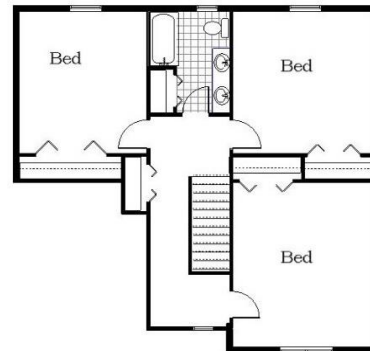

Your Land Your Style Your Home Your Way
Design + Build = Your Best Value

The **Kraus** Company
DESIGN BUILD
248-972-5549

Cranbrook
1770 Sq.Ft.

Copyright © 2006 Kraus Design Build
All Rights Reserved

Setting the New Standard

Your Land Your Style Your Home Your Way

Design + Build = Your Best Value

www.krausbuild.com

The **Kraus** Company
DESIGN BUILD

248-972-5549

Cranbrook II
2075 Sq.Ft.

Copyright © 2019 Kraus Design Build
All Rights Reserved

Setting the New Standard

Your Land Your Style Your Home Your Way
Design + Build = Your Best Value

The **Kraus** Company, LLC
DESIGN BUILD
248-972-5549

Cranbrook III
2250 Sq.Ft.

Copyright © 2019 Kraus Design Build
All Rights Reserved