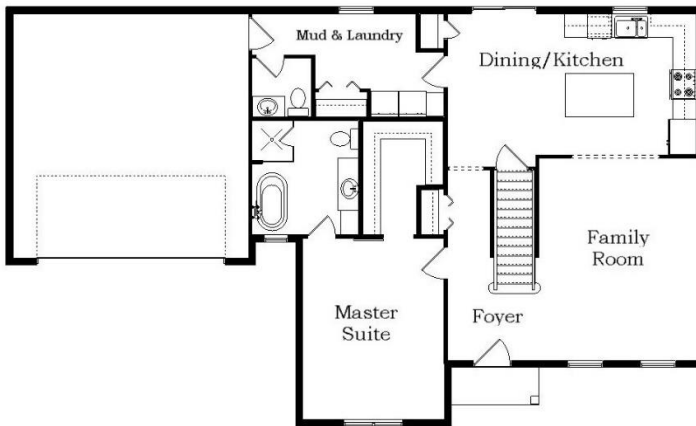

Your Land Your Style Your Home Your Way
Design + Build = Your Best Value

The **Kraus** Company
DESIGN BUILD
248-972-5549

Cranbrook
1770 Sq.Ft.

Copyright © 2006 Kraus Design Build
All Rights Reserved

Setting the New Standard

Your Land Your Style Your Home Your Way

Design + Build = Your Best Value

www.krausbuild.com

The **Kraus** Company
DESIGN BUILD

248-972-5549

Cranbrook II
2075 Sq.Ft.

Copyright © 2019 Kraus Design Build
All Rights Reserved

Setting the New Standard

Your Land Your Style Your Home Your Way
Design + Build = Your Best Value

The **Kraus** Company, LLC
DESIGN BUILD
248-972-5549

Cranbrook III
2250 Sq.Ft.

Copyright © 2019 Kraus Design Build
All Rights Reserved