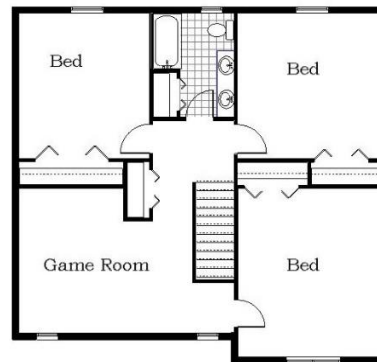

Your Land Your Style Your Home Your Way

Design + Build = Your Best Value

www.krausbuild.com

The **Kraus** Company
DESIGN BUILD

248-972-5549

Cranbrook II
2075 Sq.Ft.

Copyright © 2019 Kraus Design Build
All Rights Reserved

Setting the New Standard

Your Land Your Style Your Home Your Way
Design + Build = Your Best Value

The **Kraus** Company, LLC
DESIGN BUILD
248-972-5549

Cranbrook III
2250 Sq.Ft.

Copyright © 2019 Kraus Design Build
All Rights Reserved