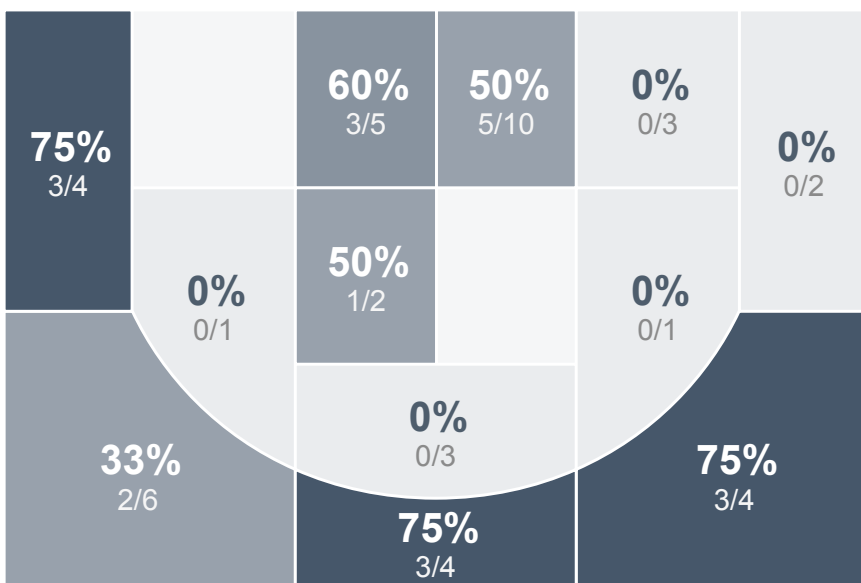

Century Patriots Girls Basketball