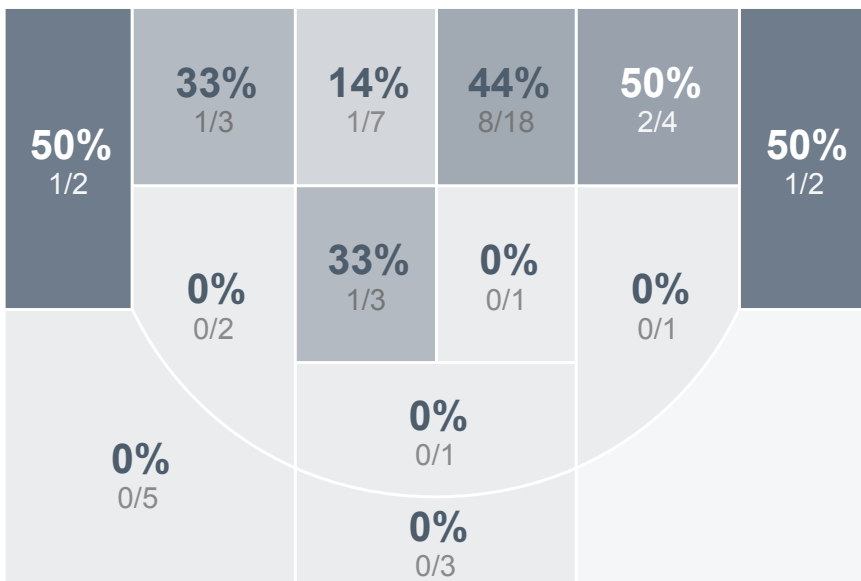

Box Score Report

CHS @ Bismarck - Jan 19, 2019 - W 72-44

Period Stats

Team	1	2	Final
CHS	32	40	72
BHS	23	21	44

Run Graph

Team Stats

	CHS	BHS
Field Goal %	45.7%	30.2%
Effective Field Goal %	58.7%	33.0%
2FG Made/Attempted	9/25	13/40
2FG%	36.0%	32.5%
3FG Made/Attempted	12/21	3/13
3FG%	57.1%	23.1%
FT Made/Attempted	18/25	9/13
Free Throw Percentage	72.0%	69.2%
Points Per Possession	1.09	0.66
Transition Points	7	2
Points Off Turnovers	25	5
Second Chance Points	10	9
Points in the Paint	18	20
Offensive Rebounds	6	11
Defense Rebounds	28	23
Assists	16	9
Deflections	5	3
Steals	11	4
Blocks	11	1
Turnovers	14	19
Personal Fouls	15	23
Charges Taken	0	3

Century Patriots Girls Basketball

Bismarck High School

Century Patriots Girls Basketball's Player Stats

Name	Pts	FG	3FG	FT	+/-	MINS	OREB	DREB	AST	DEFL	STL	BLK	TO	FOUL	CHG
#3 Ella Fridley	<u>2</u>	<u>1/4</u>	0/0	0/0	<u>0</u>	<u>10</u>	0	0	<u>4</u>	0	0	0	0	<u>1</u>	0
#10 Mya Klein	2	0/0	0/0	2/2	+ 25	20	0	2	6	0	0	1	0	2	0
#11 Delani Clarke	<u>2</u>	<u>1/1</u>	0/0	0/0	<u>+ 2</u>	<u>2</u>	0	0	0	0	0	0	0	0	0
#13 Maci Walz	0	0/0	0/0	0/0	+ 3	3	0	1	0	0	0	0	0	0	0
#14 Chloe Markovic	<u>14</u>	<u>5/9</u>	<u>3/5</u>	<u>1/3</u>	<u>+ 19</u>	<u>24</u>	0	<u>2</u>	0	<u>1</u>	<u>2</u>	0	<u>3</u>	<u>2</u>	0
#15 Sara Rudolph	0	0/0	0/0	0/0	+ 11	6	0	1	1	0	1	0	1	0	0
#21 Hailey Fletcher	<u>6</u>	<u>2/2</u>	0/0	<u>2/2</u>	<u>+ 6</u>	<u>19</u>	0	<u>1</u>	0	0	0	0	<u>2</u>	<u>3</u>	0
#23 Julia Fitterer	13	4/7	3/6	2/2	+ 25	27	0	7	1	1	1	1	1	2	0
#30 Ashton Kinnebrew	<u>2</u>	<u>0/2</u>	<u>0/1</u>	<u>2/4</u>	<u>+ 11</u>	<u>14</u>	<u>1</u>	<u>1</u>	0	0	<u>1</u>	0	<u>1</u>	<u>1</u>	0
#32 Lauren Ware	17	3/9	2/3	9/12	+ 14	21	4	7	2	1	2	9	2	1	0
#40 Lilly Keplin	<u>14</u>	<u>5/12</u>	<u>4/6</u>	0/0	<u>+ 24</u>	<u>31</u>	<u>1</u>	<u>5</u>	<u>2</u>	<u>2</u>	<u>4</u>	0	<u>3</u>	<u>3</u>	0