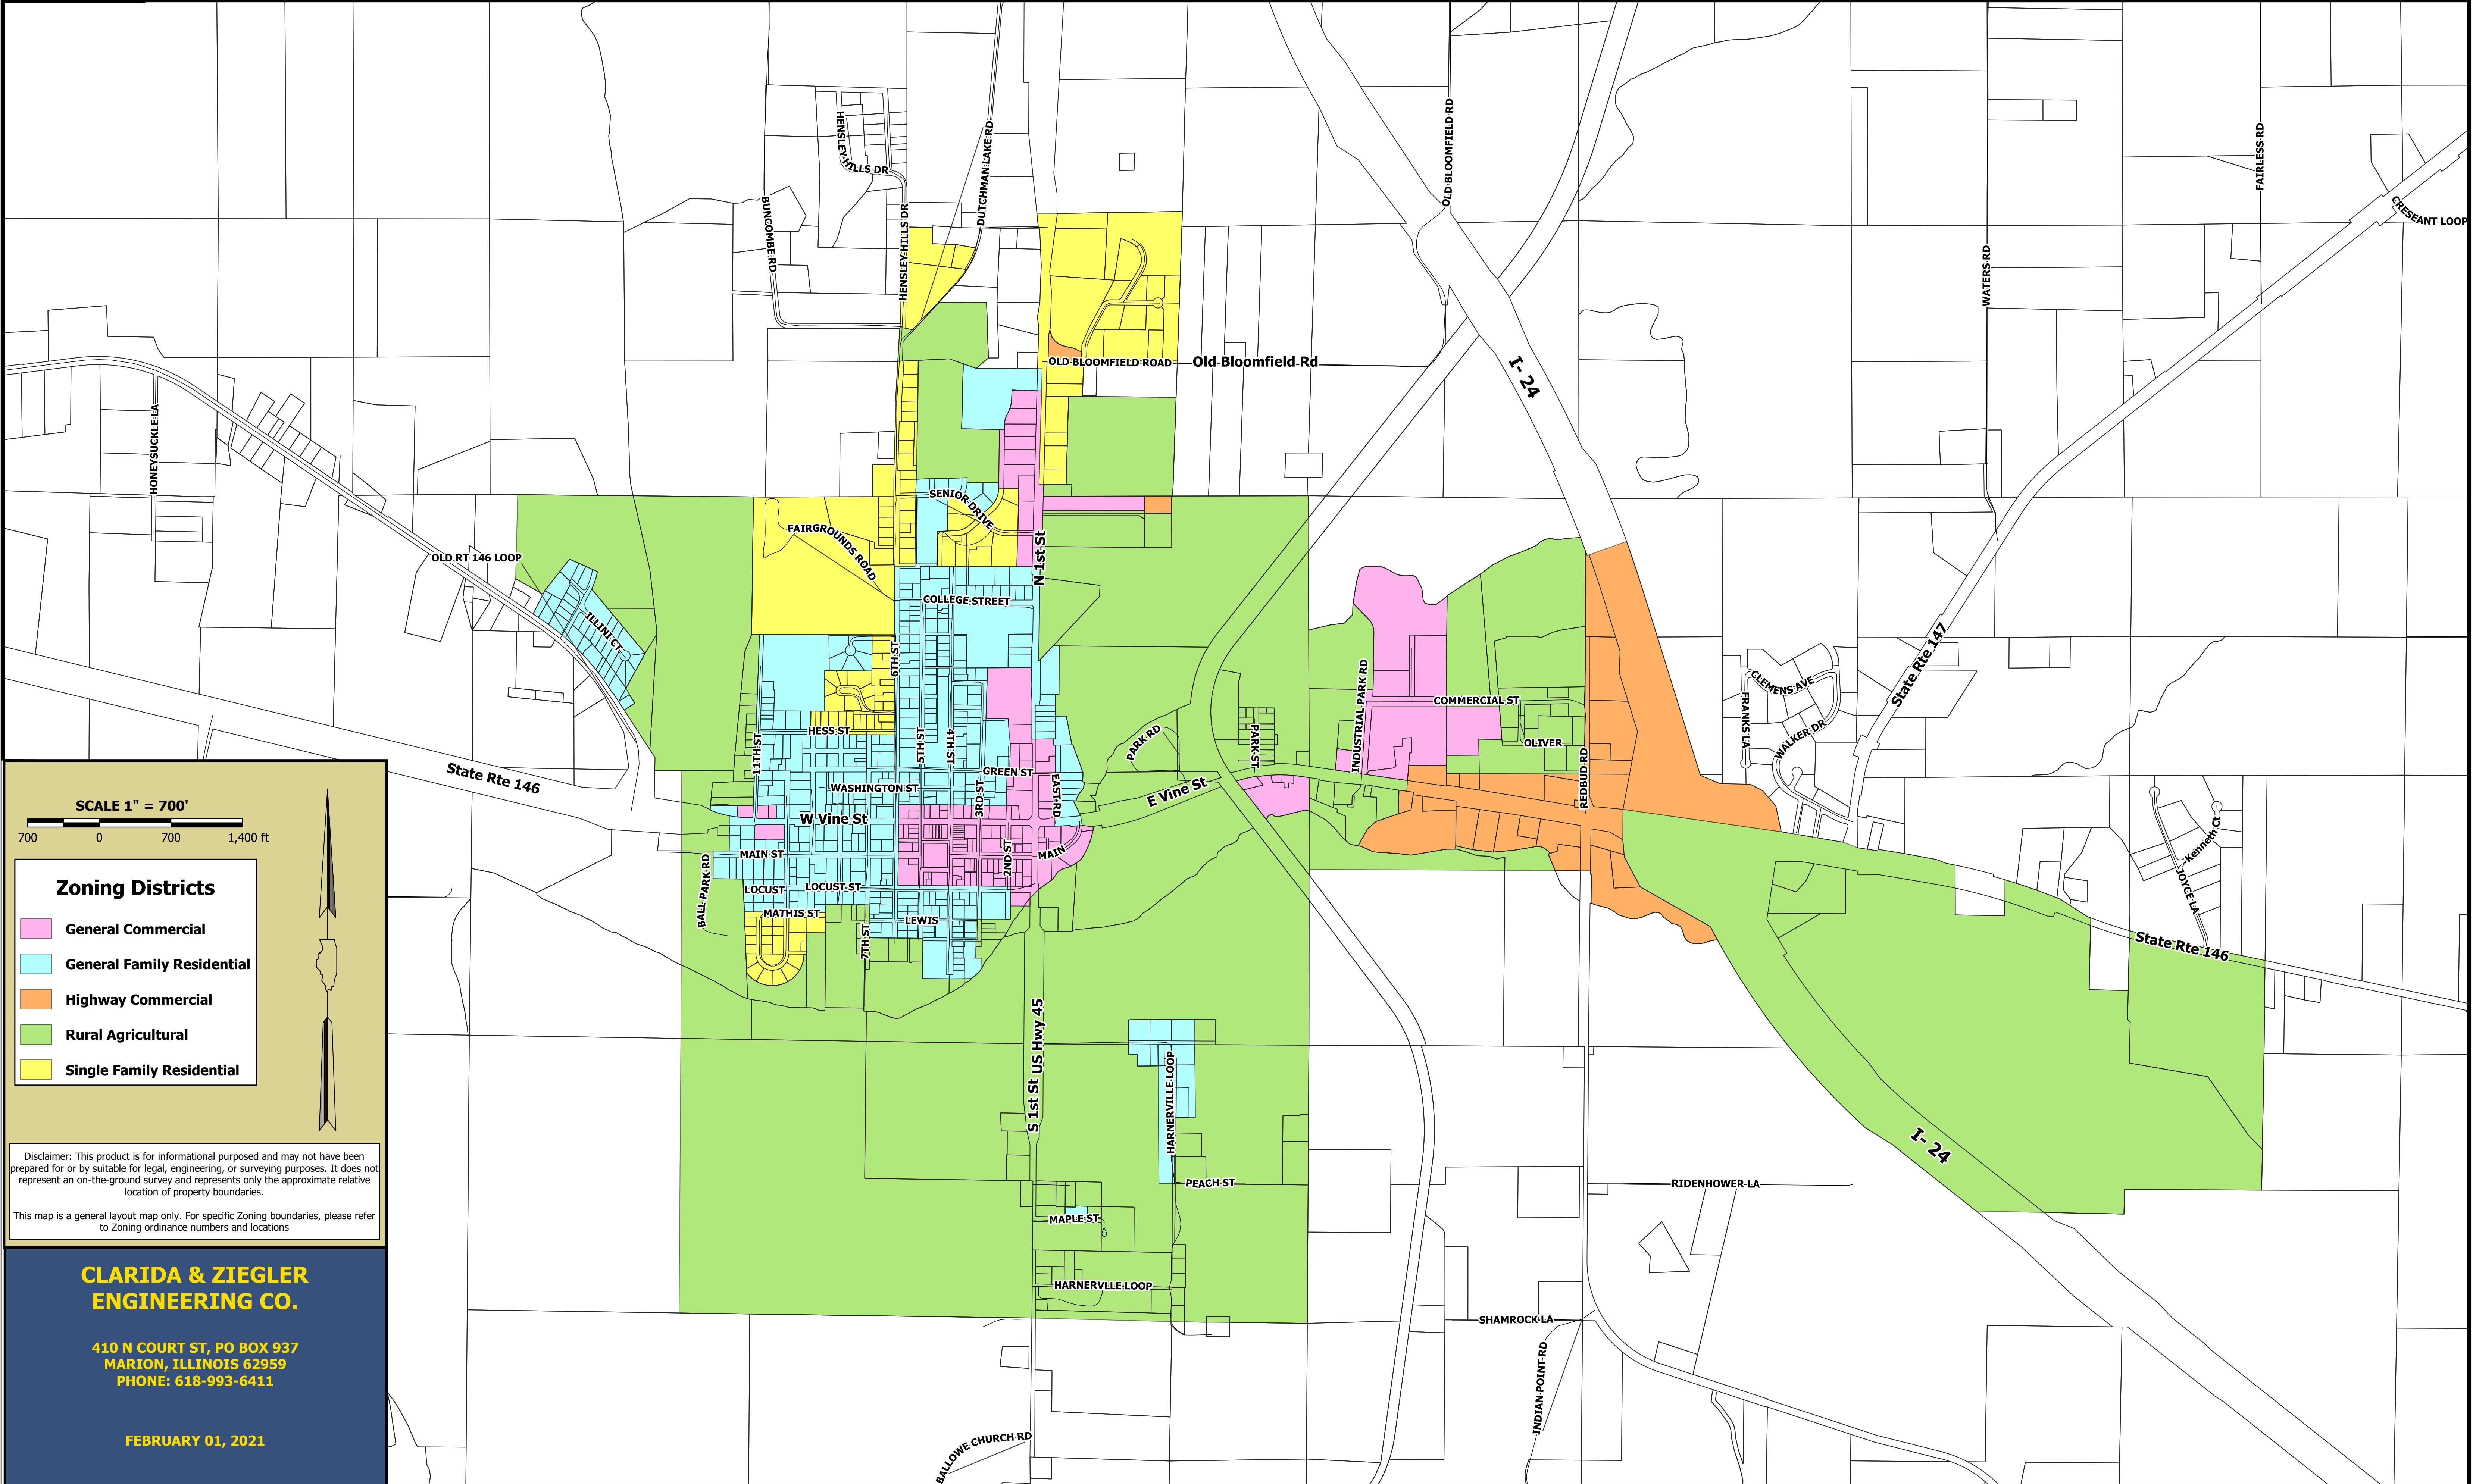

# ZONING DISTRICT MAP - VIENNA, ILLINOIS

**SCALE 1" = 700'**

700 0 700 1,400 ft

**Zoning Districts**

- General Commercial
- General Family Residential
- Highway Commercial
- Rural Agricultural
- Single Family Residential

Disclaimer: This product is for informational purposes and may not have been prepared for or by suitable for legal, engineering, or surveying purposes. It does not represent an on-the-ground survey and represents only the approximate relative location of property boundaries.

This map is a general layout map only. For specific Zoning boundaries, please refer to Zoning ordinance numbers and locations.

**CLARIDA & ZIEGLER ENGINEERING CO.**

410 N COURT ST, PO BOX 937  
MARION, ILLINOIS 62959  
PHONE: 618-993-6411