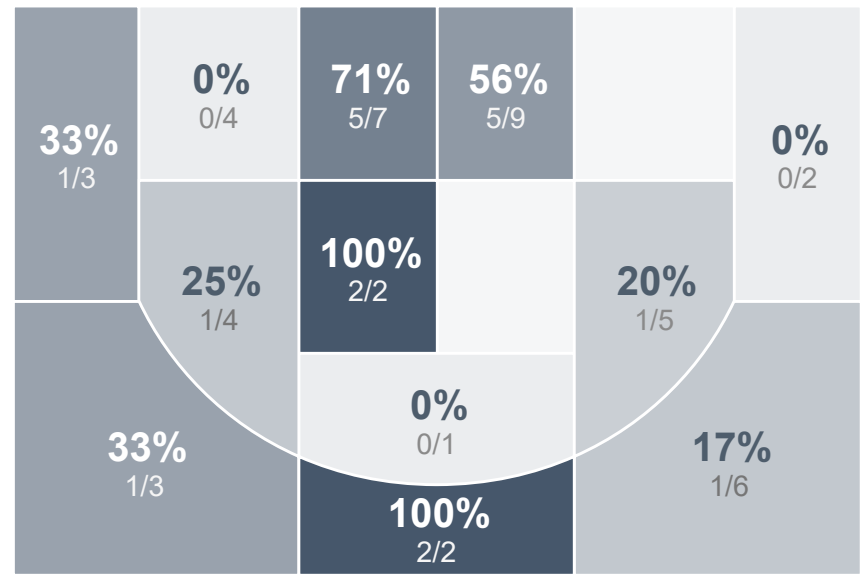

Watford City Girls Basketball