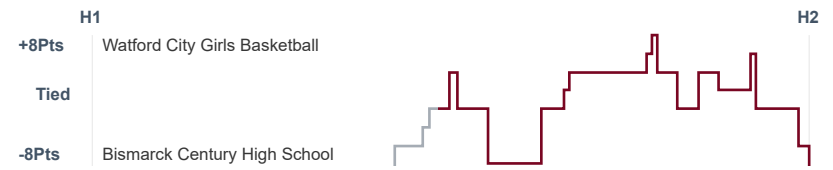

Box Score Report

WCHS vs CHS - Dec 18, 2020 - L 55-60

Period Stats

Team	1	2	Final
WCHS	29	26	55
CHS	29	31	60

Team Stats

	WCHS	CHS
Field Goal %	39.6%	36.2%
Effective Field Goal %	44.8%	42.2%
2FG Made/Attempted	14/32	14/34
2FG%	43.8%	41.2%
3FG Made/Attempted	5/16	7/24
3FG%	31.3%	29.2%
FT Made/Attempted	12/15	11/15
Free Throw Percentage	80.0%	73.3%
Points Per Possession	0.76	0.84
Transition Points	0	3
Points Off Turnovers	11	21
Second Chance Points	11	7
Points in the Paint	24	18
Offensive Rebounds	10	7
Defense Rebounds	31	21
Assists	13	13
Deflections	8	12
Steals	7	15
Blocks	3	1
Turnovers	27	13
Personal Fouls	14	17
Charges Taken	2	0

Run Graph