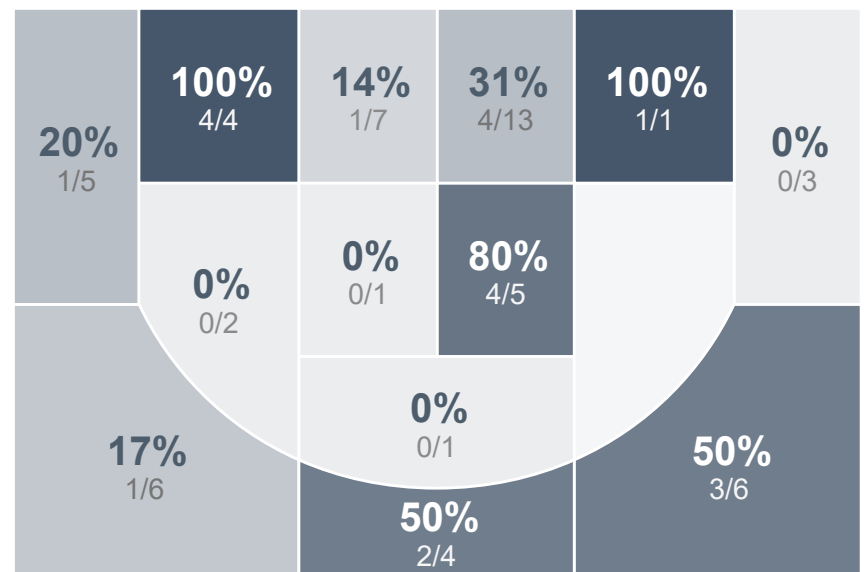

Bismarck Century High School