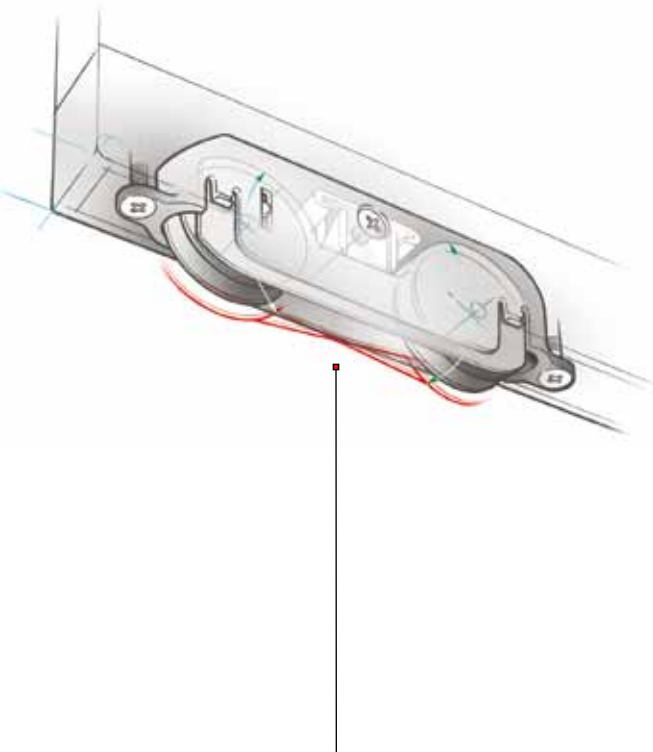

DESIGN flexibility

Milgard's aluminum patio door offers effortless, worry-free operation for a lifetime.

Milgard aluminum windows can be combined and matched to build just about any configuration you can dream up. And because of aluminum's inherent strength, these configurations aren't hindered by large mullions or other view-robbing structural members. Beyond rectangular shapes, our aluminum windows are available in a variety of radius and arch-top designs.

For replacement window use, Milgard offers our Z-Bar™ line of aluminum windows, offering a solution for stucco applications without removal of the old window system. This method of replacement avoids disruption of the original building envelope. We also offer an H-Bar™ window system for replacement of old sloped sill wood windows. Ask your Milgard representative for more information about these unique window systems.

Our comprehensive aluminum line is also complemented by a line of matching, sliding patio doors, available in two, three and four panel configurations. A screen with color-matched extruded frame is included with all operable windows and doors.