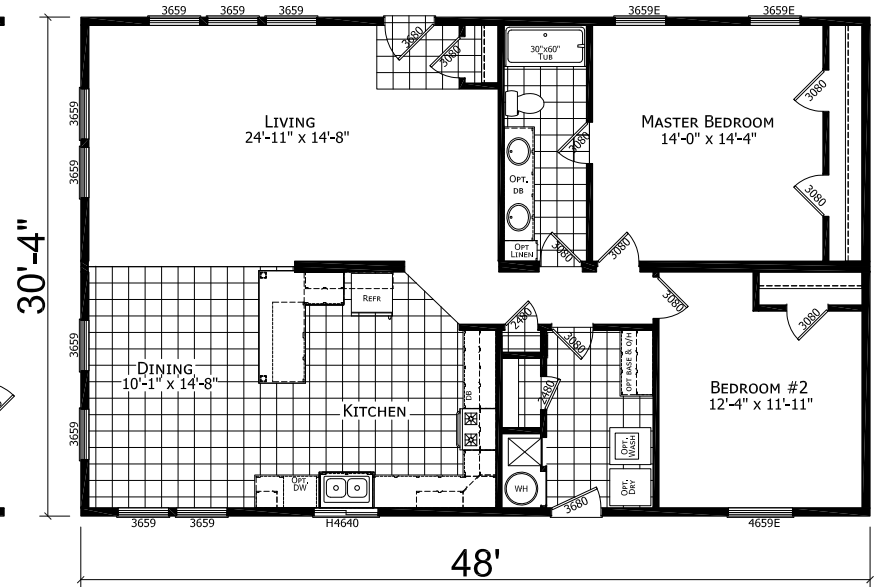

MODEL 17-CB-6482C
2 BEDROOM, 1 BATH
ACTUAL SIZE: 48' x 30'-4"
TOTAL AREA: 1,456 SQ. FT.