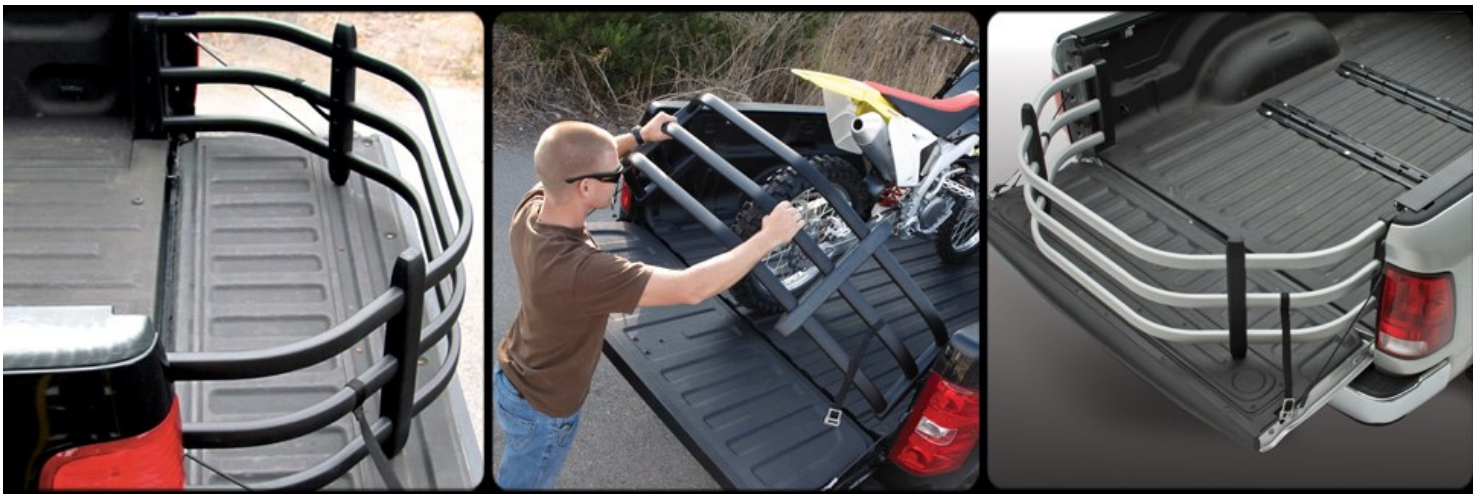

AMP RESEARCH BedXTender^{HD}
SPORT

Available in silver or black

PRICED AT

\$305.00

PLUS INSTALLATION

- V-SHAPE DESIGN IS THE PERFECT MIX OF FORM AND FUNCTION THAT KEEPS YOUR GEAR SECURE. Provides the extra clearance needed when used with some tonneau cover rails. Flip it out with the tailgate open to gain up to 2-feet of enclosed cargo area. Flip it inside and close the tailgate to keep tools and smaller cargo contained in the truck bed. BEDXTENDER HDTM SPORT is made in the USA and backed by a 3-year/36,000-mile warranty.