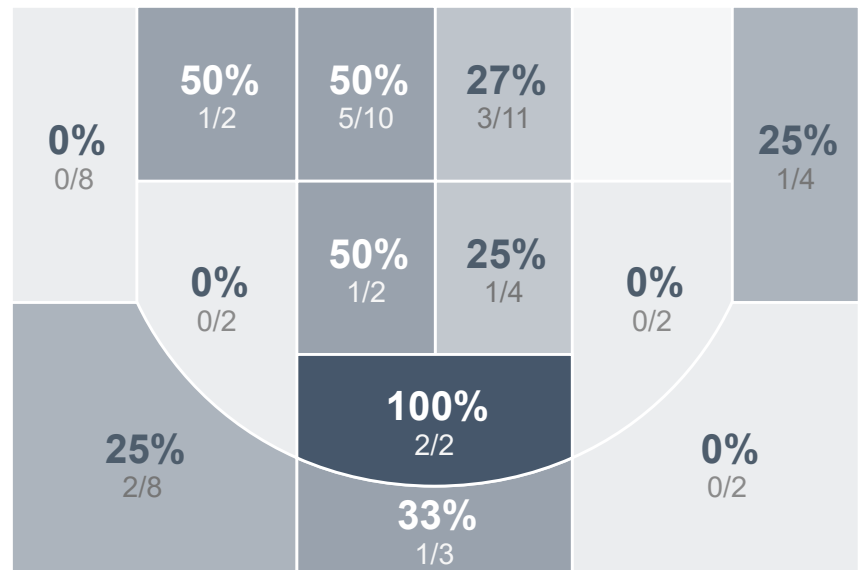

Dickinson High School