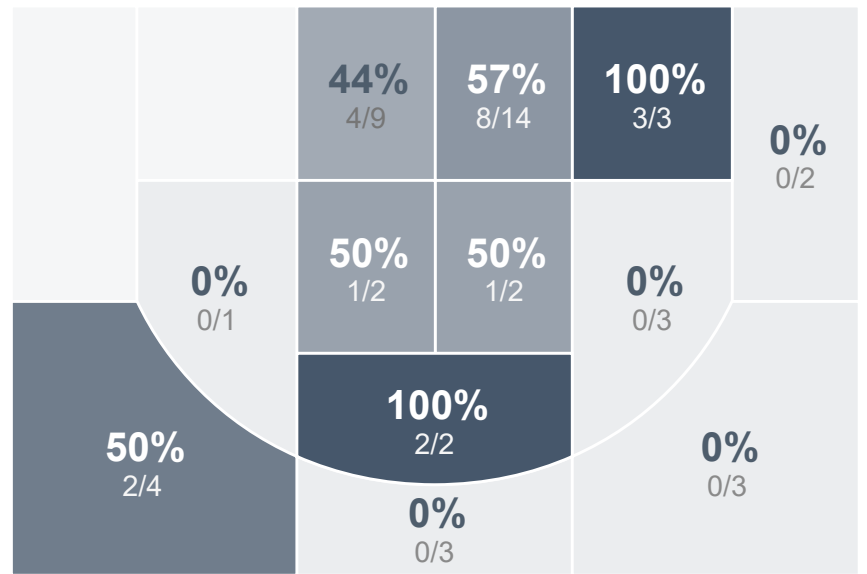

Girls Varsity Basketball