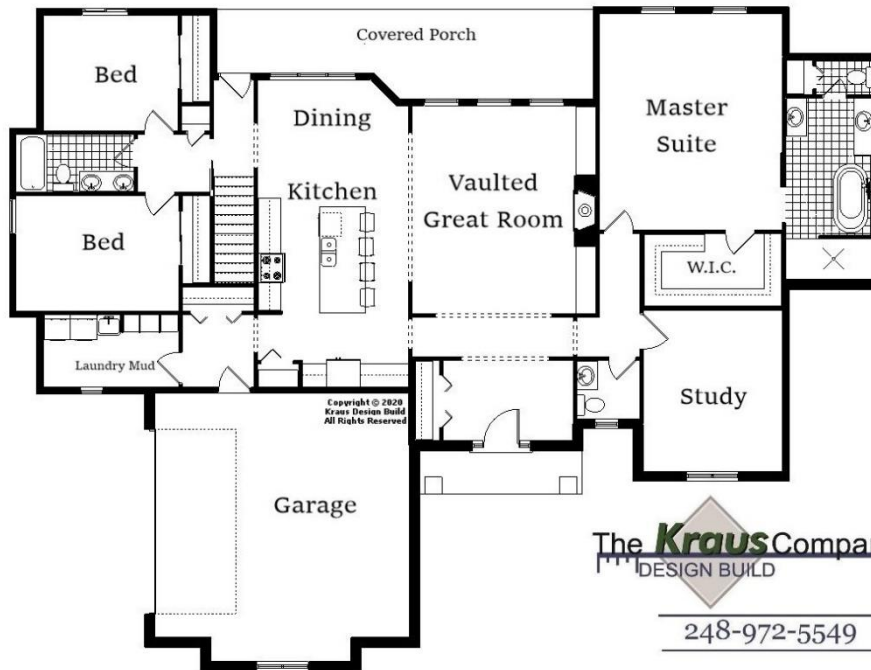

Your Land Your Style Your Home Your Way

Design + Build = Your Best Value

Dakota Bay
2300 Sq. Ft.

Copyright © 2020 Kraus Design Build
All Rights Reserved

The **Kraus** Company
DESIGN BUILD

248-972-5549

Setting the New Standard