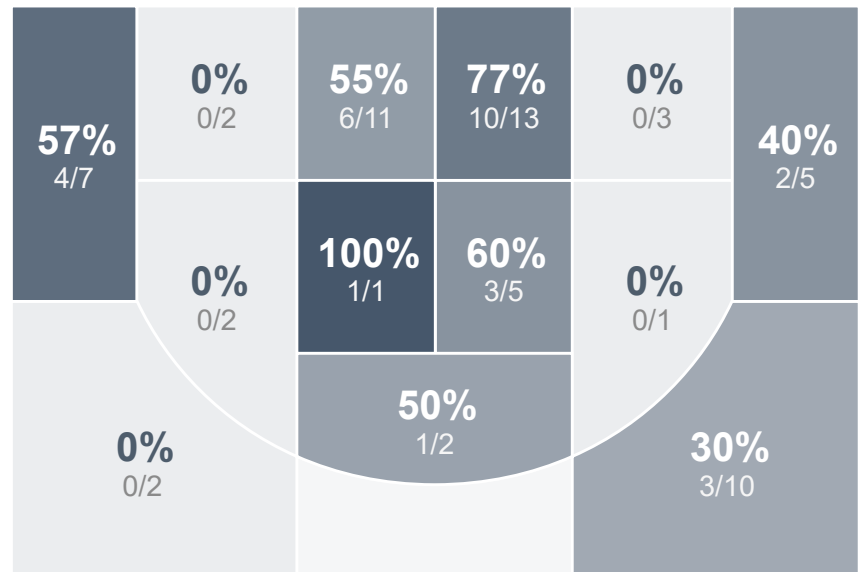

Century Patriots Girls Basketball