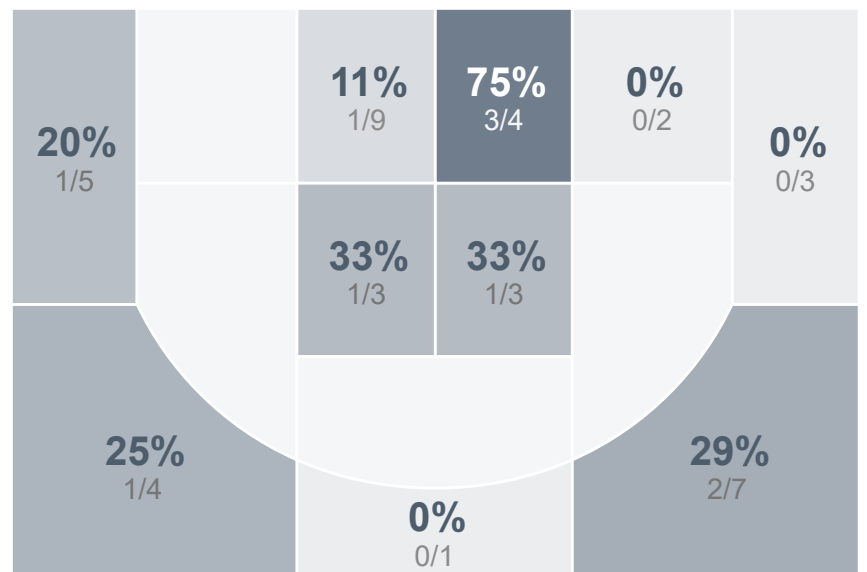

Dickinson High School