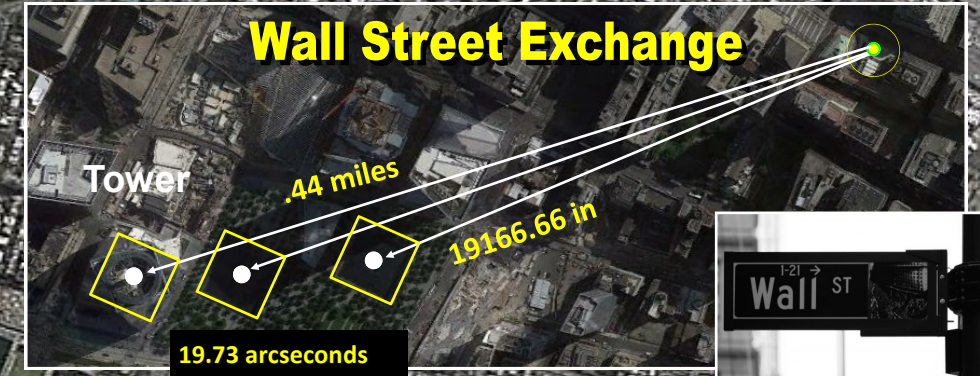

# MANHATTAN ORION STAR MAP

ATTACK AGAINST THE FINANCIAL TEMPLE OF THE USA

**REVERSE PATTERN**  
Sphinx & Osireion

**ORION**  
Star Map

**ATTACK SITE**  
Orion's Belt

**SHAFT OF OSIRIS**  
ORION NEBULA

'2001 feet 'to 9-11?  
Was this an encrypted coefficient of the year the Twin Towers were to come imploded?