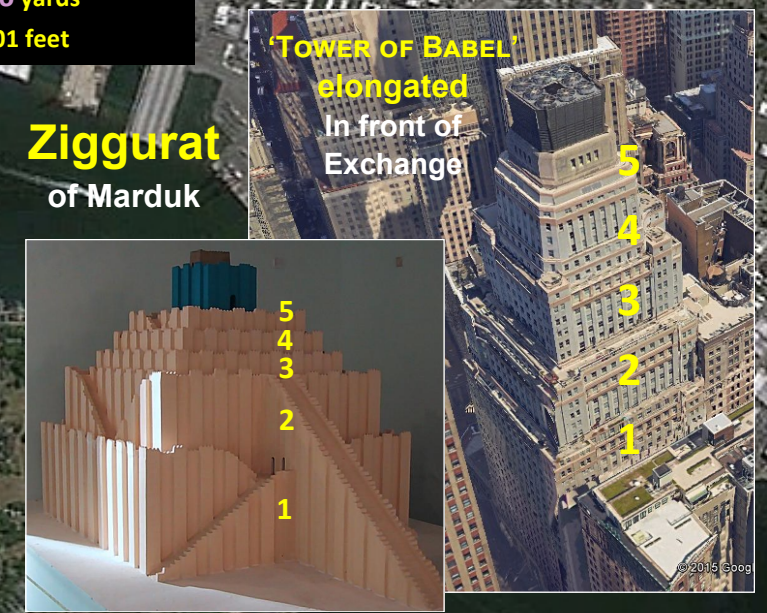

# MANHATTAN ORION STAR MAP

ATTACK AGAINST THE FINANCIAL TEMPLE OF THE USA

**REVERSE PATTERN**  
Sphinx & Osireion

**ORION**  
Star Map

**ATTACK SITE**  
Orion's Belt

**SHAFT OF OSIRIS**  
ORION NEBULA

'2001 feet 'to 9-11?  
Was this an encrypted coefficient of the year the Twin Towers were to come imploded?

Google earth