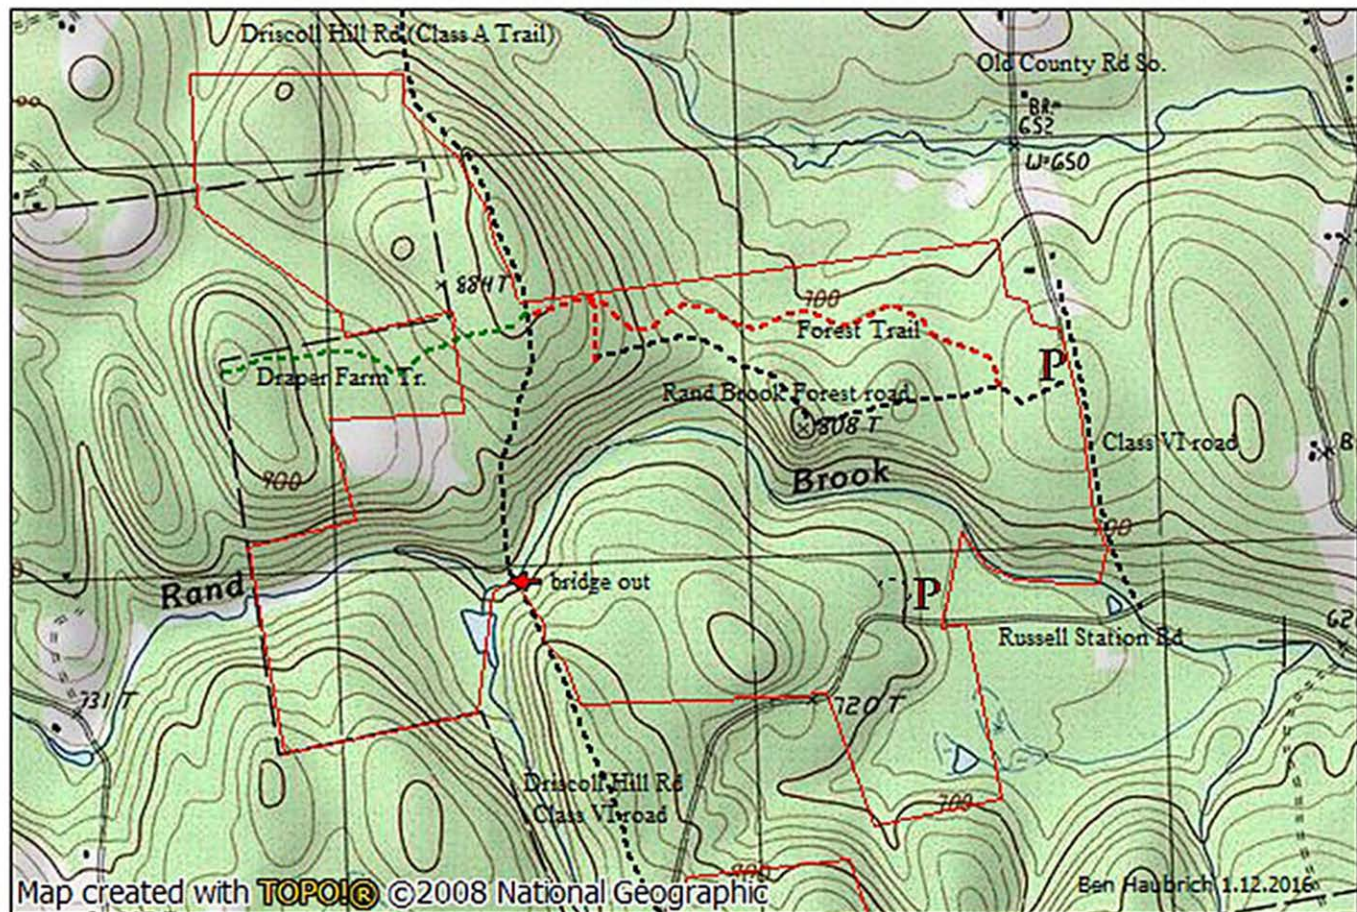

# FRANCESTOWN LAND TRUST'S RAND BROOK FOREST

**NATIONAL  
GEOGRAPHIC**

0.0 0.5 1.0 miles  
0.0 0.5 1.0 1.5 km

MN | T  
14½°  
01/12/16