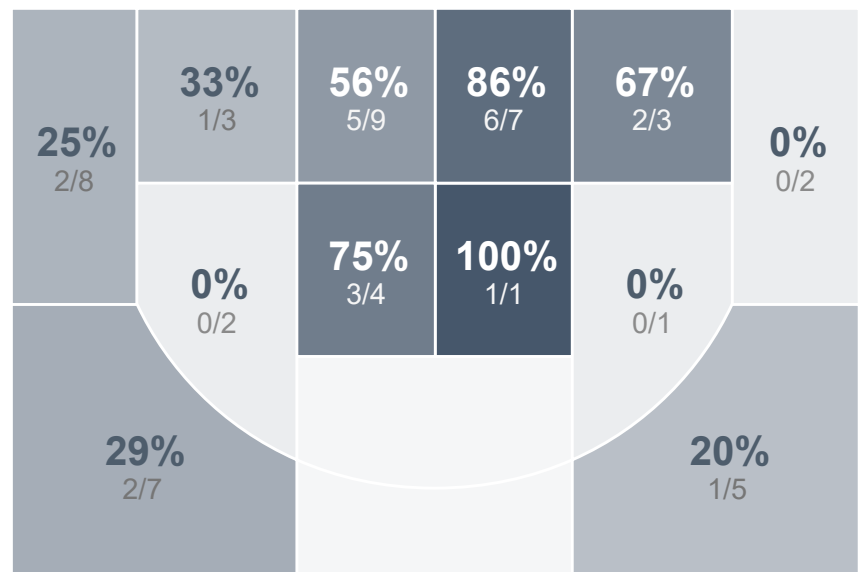

Bismarck Legacy High School