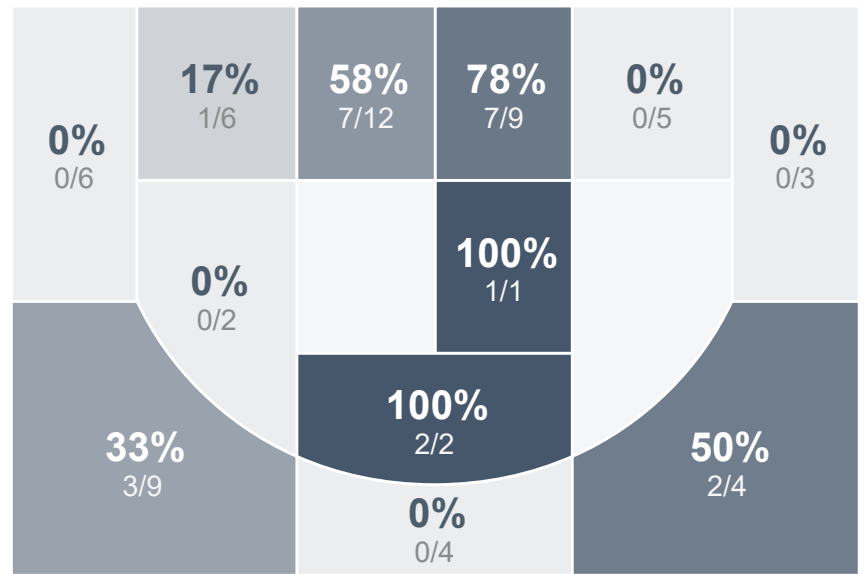

Boys Varsity Basketball