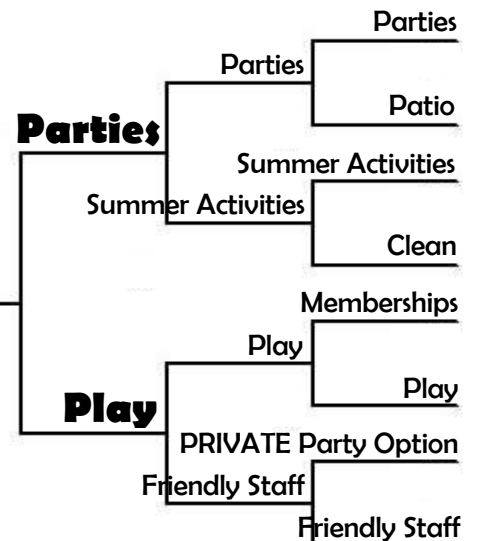

MARCH MADNESS

rochester PLAY!

indoor play • parties • cafe

Shoot and Score with this Great Deal!

Score BIG on our monthly membership special and receive the following discounted pricing on multiple month purchases:

It's March Madness, Rochester Play Style!

That means a slam dunk of a deal for you! Join in the fun during the March college basketball season and take advantage of our awesome **March Madness Membership and Gift Card** special! During your membership you receive the following perks: