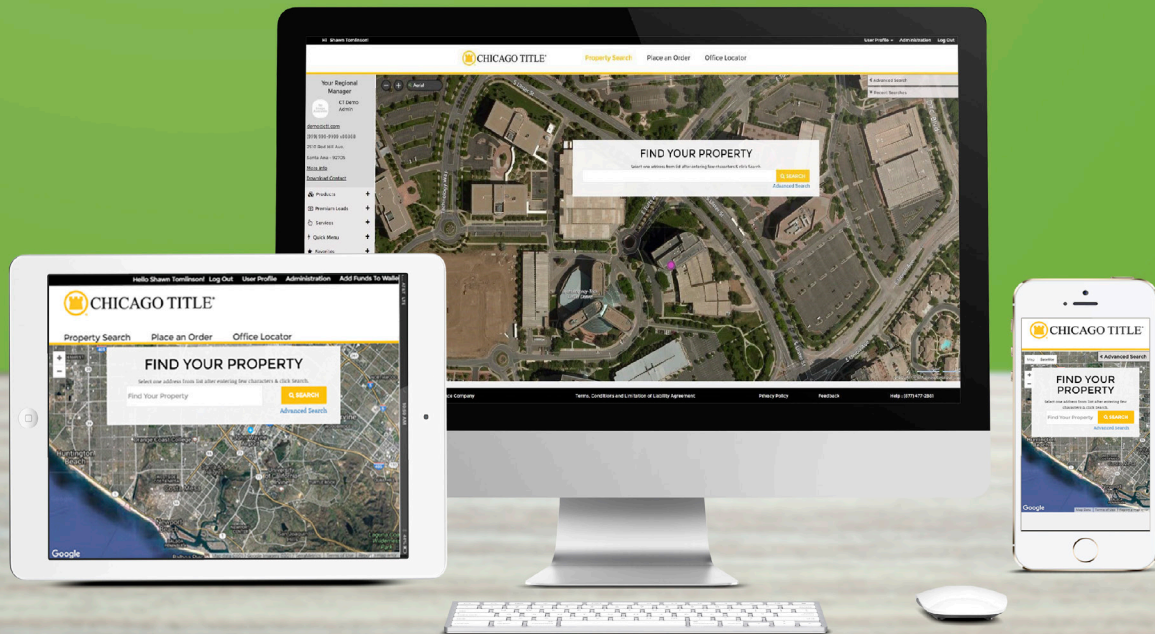

Proudly Presents

THE ALL NEW PREMIER SERVICES

Experience the power of our **ALL NEW PREMIER SERVICES** featuring:

- **New Advance Search capabilities**, helping you locate that hard-to-find Property
- **Predictive Address Search** eliminates the guesswork when searching for a property
- **State-of-the-Art Advanced Searches**, giving you the option of searching by Address, Owner, APN or Street Look-Up.
- With the **interactive map feature** you can select any property on the map to make sure you have the correct property
- **Quicker registration** helps you get to what you need faster
- **Open an order** quicker and easier which helps get the Preliminary Title Report in your hand where it should be
- Uses **Responsive Technology** so you can work anywhere and on any device, including Desktop Computers, Tablets and Smart Phones.

The ALL NEW PREMIER SERVICES will revolutionize the way you do business.

Contact us today to experience the ultimate power of transforming your real estate business to the next level!