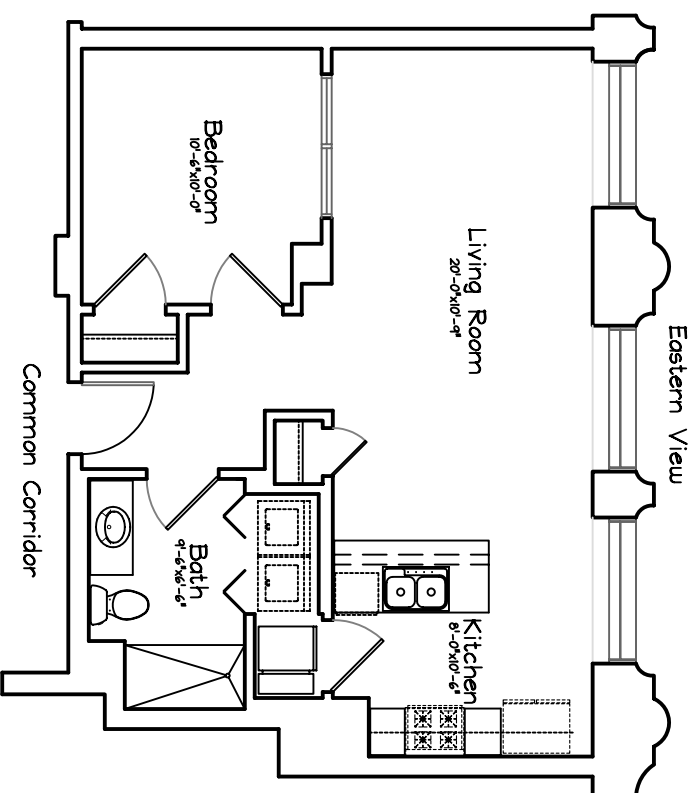

PLANKINTON LOFT APARTMENTS - 5th FLOOR

Unit #519 = 720 sq ft
One Bedroom, 1 Bath

Scale : 1/8" = 1'-0"

Square Footage taken from center of corridor/party walls
to exterior of furred walls.