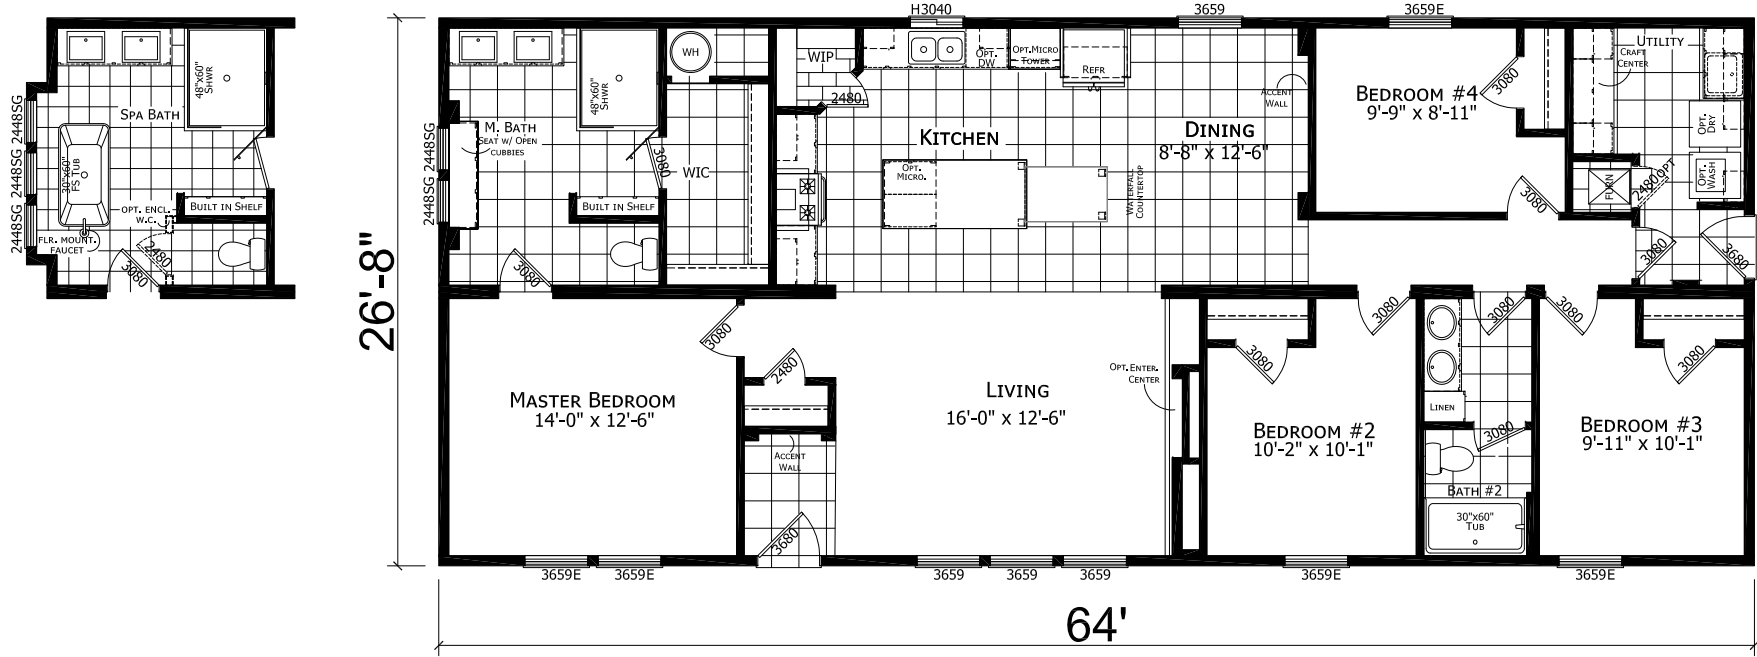

MODEL 17-CT-4644B
4 BEDROOM, 2 BATH
ACTUAL SIZE: 64' x 26'-8"
TOTAL AREA: 1,707 SQ. FT.

CHAMPION

MANUFACTURED BEAUTIFULLY™

1425 SUNNYSIDE RD. WEISER, ID 83672

MODIFICATIONS

PROJECT: 17-CT4644B
64' x 26'-8" 4 BD 2 BTH

DRAWN BY: MJW
DATE: 06-25-18
SCALE: 3/16" = 1'-0"

TITLE: LITERATURE
PLAN

FILENAME: CT4644B PFS APPROVAL

SHEET: L-101