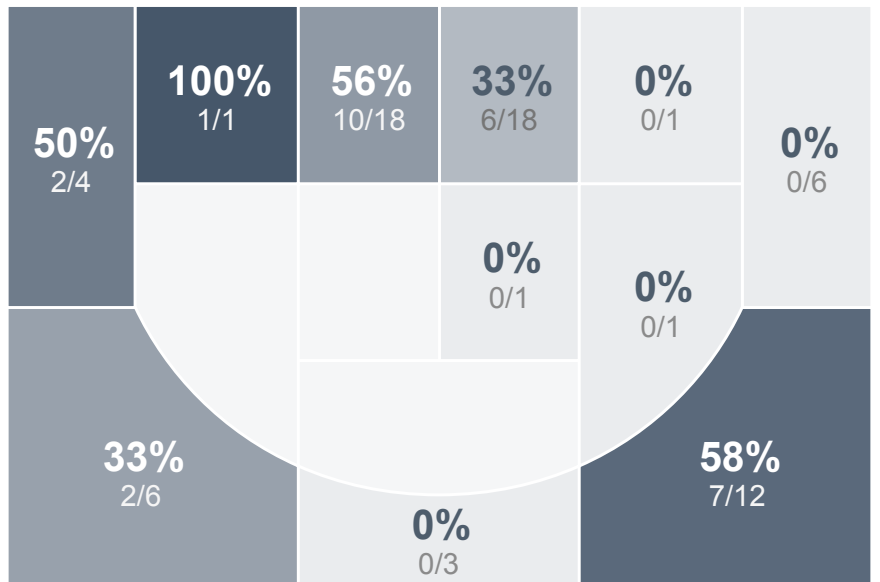

Mandan High School