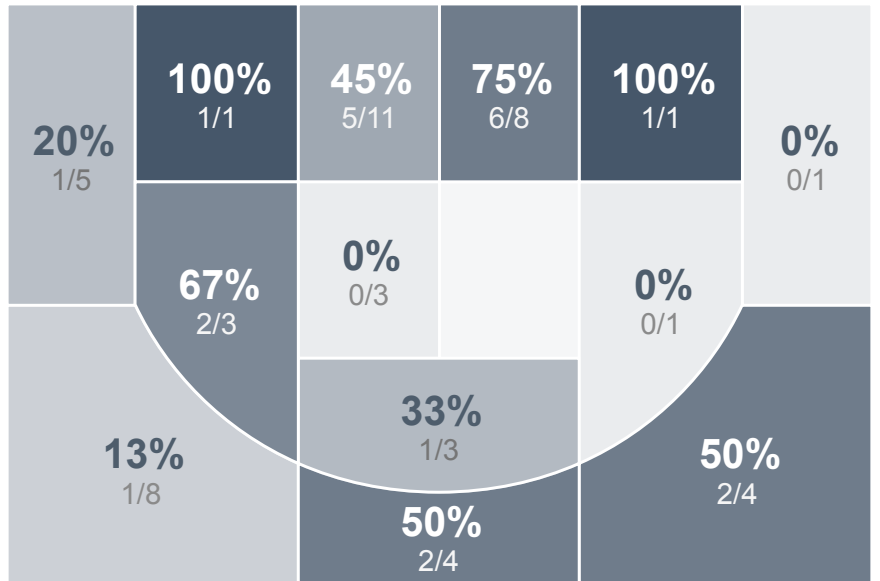

Girls' Varsity Basketball