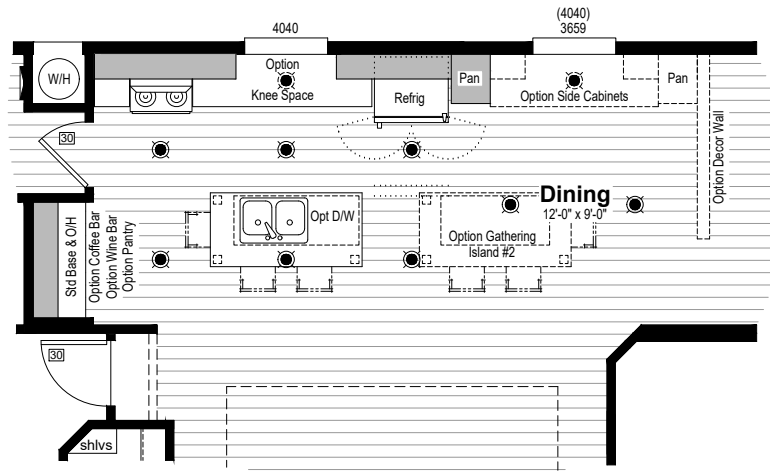

Golden Pacific II Center Park

Option Ultimate Chef Kitchen

SQUARE FOOTAGE:

24 Wide:	27 Wide:
24x62 = 1423 Sq. Ft.	27x62 = 1619 Sq. Ft.
24x64 = 1471 Sq. Ft.	27x64 = 1673 Sq. Ft.
24x66 = 1518 Sq. Ft.	27x66 = 1727 Sq. Ft.