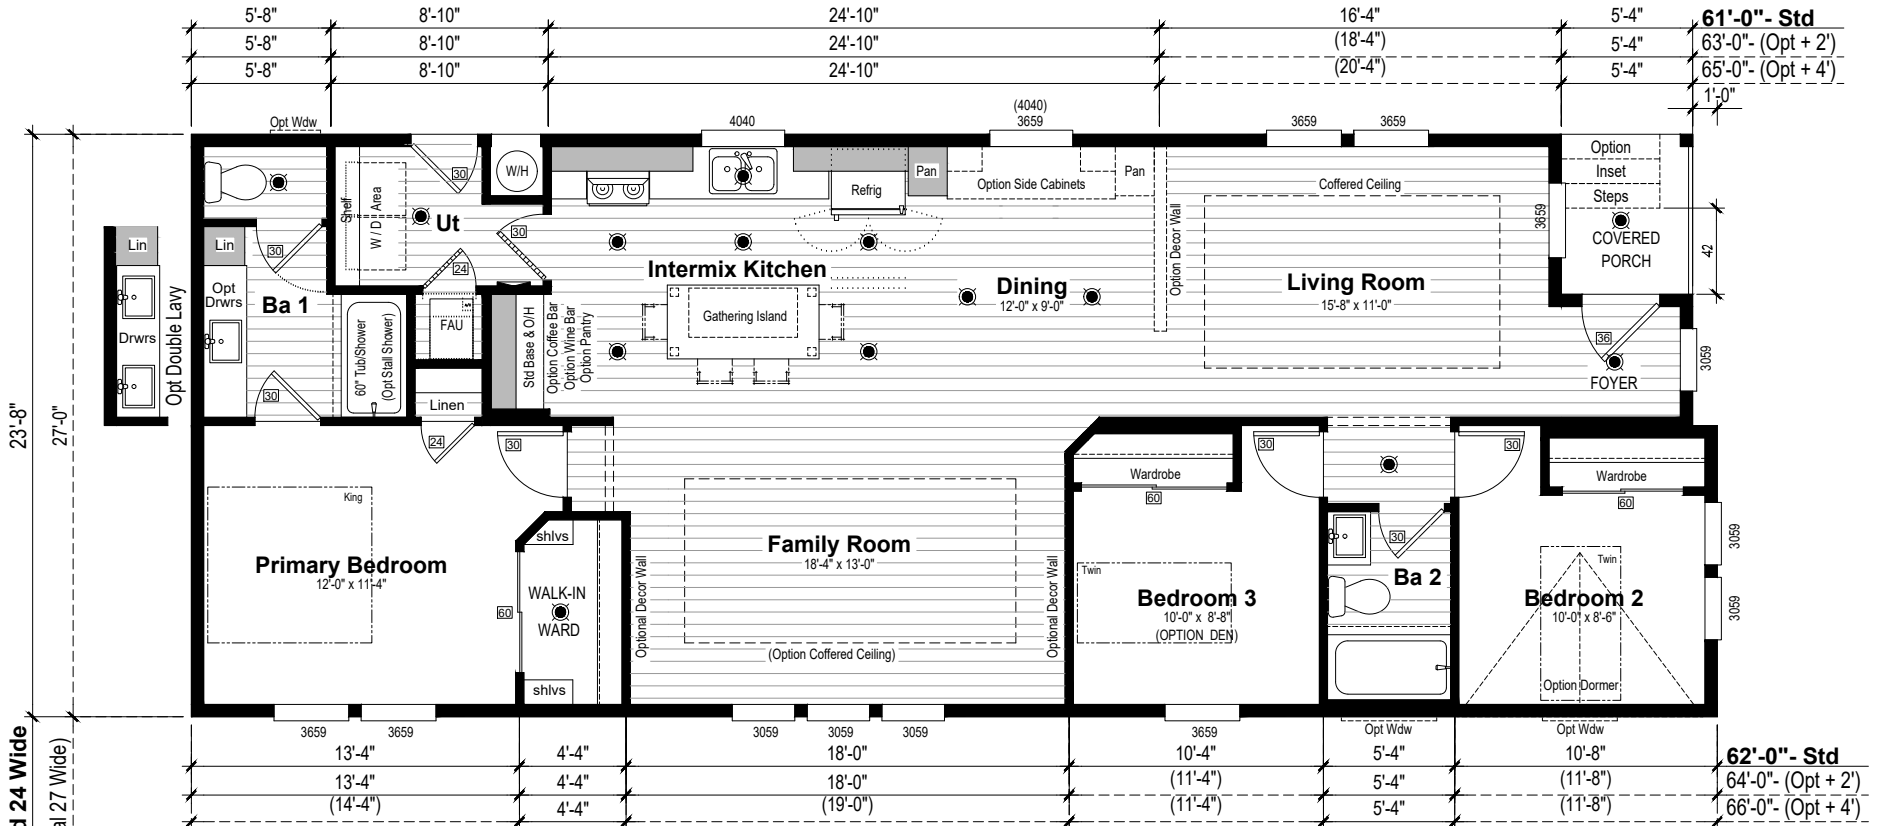

Golden Pacific II Center Park

Option Ultimate Chef Kitchen

SQUARE FOOTAGE:

24 Wide:	27 Wide:
24x62 = 1423 Sq. Ft.	27x62 = 1619 Sq. Ft.
24x64 = 1471 Sq. Ft.	27x64 = 1673 Sq. Ft.
24x66 = 1518 Sq. Ft.	27x66 = 1727 Sq. Ft.