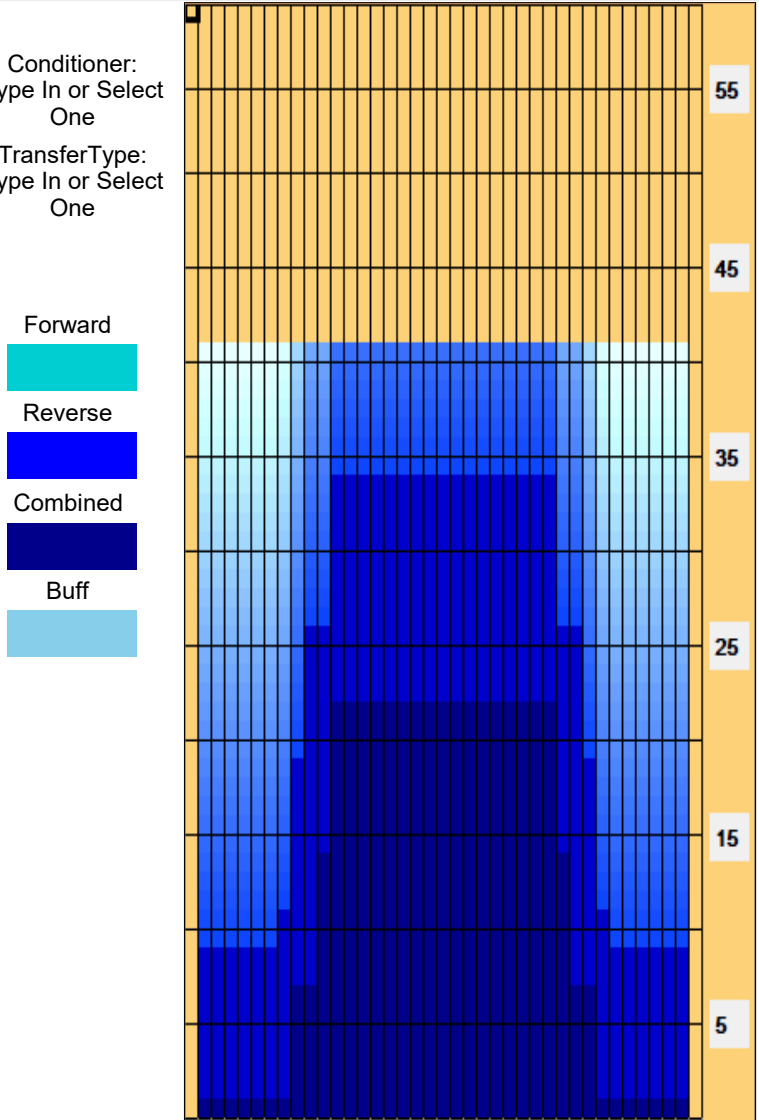

# 2018 OHSAA State Championships-Girls Pattern

**Oil Pattern Distance:** 41 Feet      **Reverse Brush Drop:** 38 Feet      **Oil Per Board:** 50 uL  
**Forward Oil Total:** 11.4 mL      **Reverse Oil Total:** 12.25 mL      **Volume Oil Total:** 23.65 mL  
**Forward Boards Crossed:** 228 Boards      **Reverse Boards Crossed:** 245 Boards      **Total Boards Crossed:** 473 Boards

Start	Stop	Loads	Speed	Crossed	Start	End	Feet	T.Oil
1	2L	2R	2	14	74	0.0	1.9	3700
2	9L	9R	2	18	46	1.9	7.0	2300
3	11L	11R	3	18	57	7.0	14.6	2850
4	12L	12R	3	18	51	14.6	22.2	2550
5	2L	2R	0	18	0	22.2	31.0	0
6	2L	2R	0	26	0	31.0	41.0	0

Conditioner: Type In or Select One  
TransferType: Type In or Select One

Forward Reverse More

Start	Stop	Loads	Speed	Crossed	Start	End	Feet	T.Oil
1	2L	2R	0	30	0	41.0	34.0	-7.0
2	12L	12R	3	18	51	34.0	26.4	-7.6
3	10L	10R	3	18	63	26.4	18.8	-7.6
4	9L	9R	3	18	69	18.8	11.2	-7.6
5	8L	8R	1	18	25	11.2	8.7	-2.5
6	2L	2R	1	18	37	8.7	6.2	-2.5
7	2L	2R	0	14	0	6.2	0.0	-6.2

Forward Reverse More

Item	3L-7L:18L-18R	8L-12L:18L-18R	13L-17L:18L-18R	18L-18R:17R-13R	18L-18R:12R-8R	18L-18R:7R-3R
Description	Outside Track:Middle	Middle Track:Middle	Inside Track:Middle	Middle: Inside Track	Middle:Middle Track	Middle:Outside Track
Track Zone Ratio	7	1.72	1	1	1.72	7