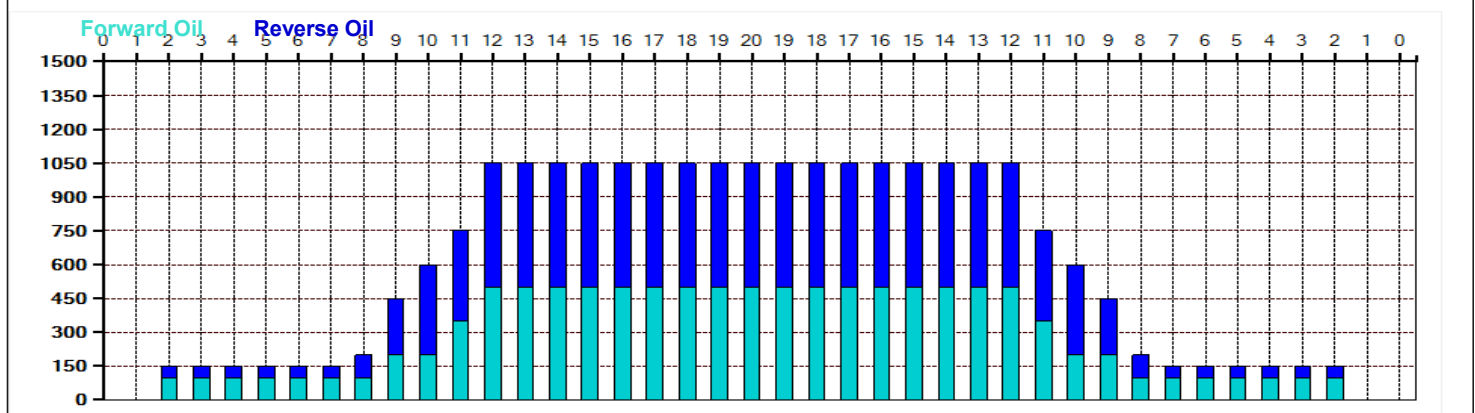

# 2018 OHSAA State Championships-Girls Pattern

**Oil Pattern Distance:** 41 Feet      **Reverse Brush Drop:** 38 Feet      **Oil Per Board:** 50 uL  
**Forward Oil Total:** 11.4 mL      **Reverse Oil Total:** 12.25 mL      **Volume Oil Total:** 23.65 mL  
**Forward Boards Crossed:** 228 Boards      **Reverse Boards Crossed:** 245 Boards      **Total Boards Crossed:** 473 Boards

Start	Stop	Loads	Speed	Crossed	Start	End	Feet	T.Oil
1	2L	2R	2	14	74	0.0	1.9	3700
2	9L	9R	2	18	46	1.9	7.0	2300
3	11L	11R	3	18	57	7.0	14.6	2850
4	12L	12R	3	18	51	14.6	22.2	2550
5	2L	2R	0	18	0	22.2	31.0	0
6	2L	2R	0	26	0	31.0	41.0	0

Conditioner: Type In or Select One  
TransferType: Type In or Select One

Forward Reverse More

Start	Stop	Loads	Speed	Crossed	Start	End	Feet	T.Oil
1	2L	2R	0	30	0	41.0	34.0	-7.0
2	12L	12R	3	18	51	34.0	26.4	-7.6
3	10L	10R	3	18	63	26.4	18.8	-7.6
4	9L	9R	3	18	69	18.8	11.2	-7.6
5	8L	8R	1	18	25	11.2	8.7	-2.5
6	2L	2R	1	18	37	8.7	6.2	-2.5
7	2L	2R	0	14	0	6.2	0.0	-6.2

Forward Reverse More

Item	3L-7L:18L-18R	8L-12L:18L-18R	13L-17L:18L-18R	18L-18R:17R-13R	18L-18R:12R-8R	18L-18R:7R-3R
Description	Outside Track:Middle	Middle Track:Middle	Inside Track:Middle	Middle: Inside Track	Middle:Middle Track	Middle:Outside Track
Track Zone Ratio	7	1.72	1	1	1.72	7