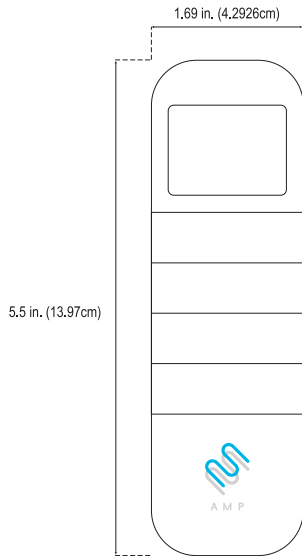

AMP™ REMOTE

RF 2W 15 Channel Remote Control
W Part # 62101000 | B Part # 62101010

dimensions

specifications

Voltage	3V (CR2450)
Radio Frequency	433.92 MHz Bi-directional
Transmitting Power	10 milliwatt
Operating Temperature	14°F to 122°F (-10°C to 50°C)

RF Modulation	FSK
Lock Function	Yes
IP Rating	IP20
Transmission Distance	up to 35m indoor; up to 200m outdoor

applications & features and benefits

roller shade

roman shade

banded shade

tilt only horizontal