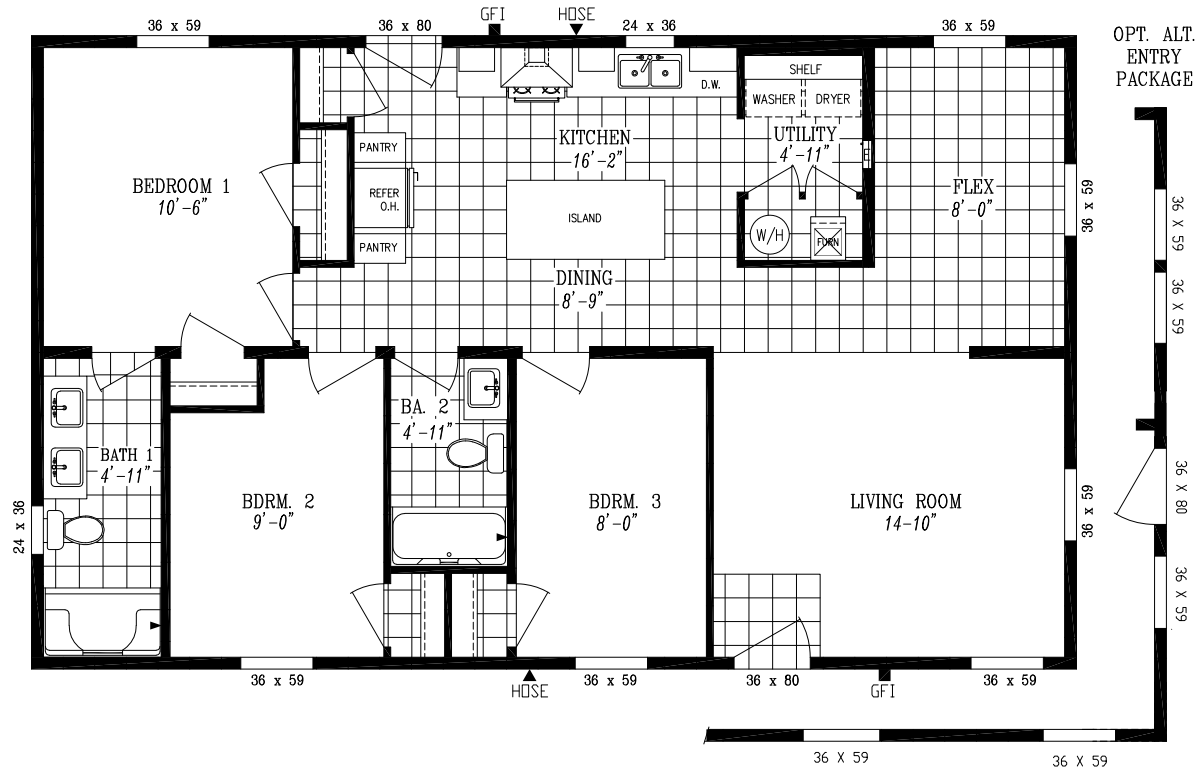

TEMPO  
 BEAUTIFUL MORNING  
 55TMP28443AH  
 26'-8" x 44'-0"  
 APPROX. 1,174 SQ. FT.

OPT. ALT.  
 ENTRY  
 PACKAGE