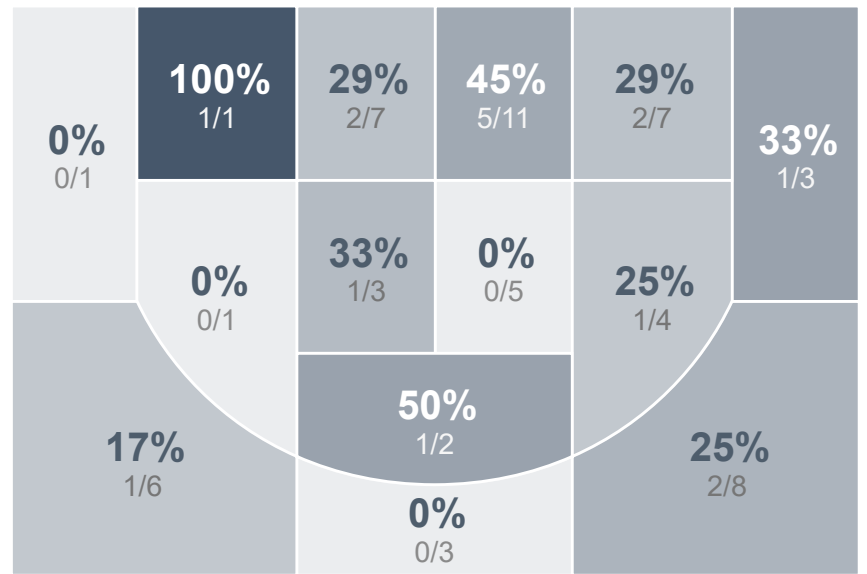

Girls Varsity Basketball