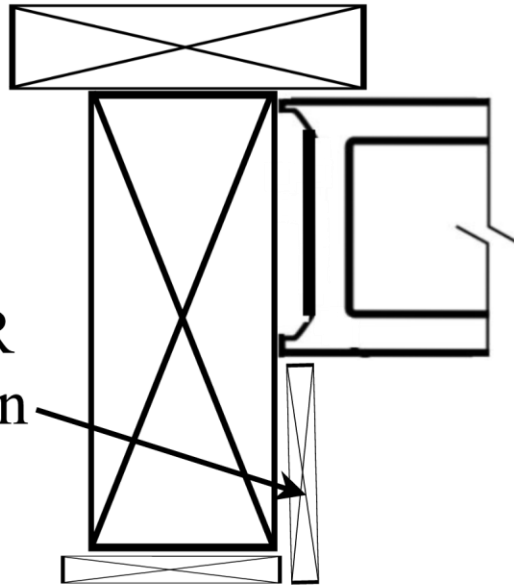

Maryland GLASS BLOCK.com

812 W. Patapsco Ave. * Baltimore, Maryland 21230 * 410-355-4760 * info@MdGB.com

Finish AFTER
GB Installation

BLOCK
THICKNESS

3 1/8

3 7/8