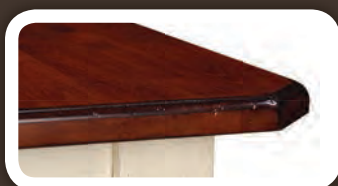

STANDARD FEATURES

Top Edge Detail