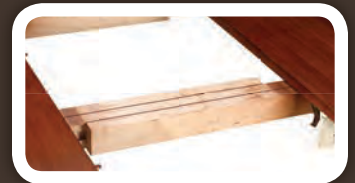

Dimensions: 72"W x 42"D x 30"H

Includes One 18" Leaf: 90"W x 42"D x 30"H

ADDITIONAL 18" LEAF 2003-0005EL

Dimensions: 18"W x 42"D

SHOWN WITH TWO
ADDITIONAL LEAVES

STANDARD FEATURES

Wood Slide Leaf System

Top Edge Detail