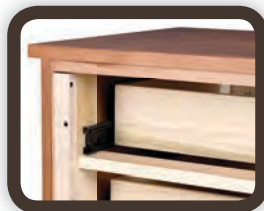

Framed Construction
Drawer Mount