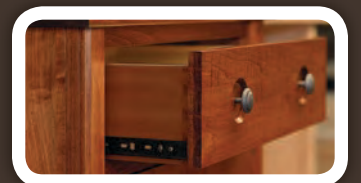

Undermount Soft-Close Drawer Slide

Framed Construction Drawer Mount

Dovetailed Drawer Boxes

OPTIONAL FEATURES

*Optional Secret Jewelry Drawer
(1001-091TR-SJD)*

Cedar Drawer Inserts (100-001CDI)

*Full Extension Ball Bearing
Side Mount Slides (100-010SS)*