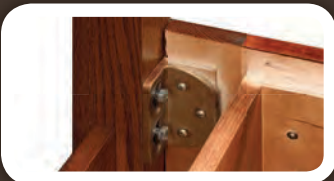

SHOWN IN BROWN MAPLE WITH OCS-113
PRICE COLUMN AA, PAGE 4

INCLUDES DRAWERS ON BOTH SIDES.
DRAWER DIMENSIONS: 22 $\frac{3}{4}$ "W x 22"D x 9 $\frac{1}{4}$ "H

STANDARD FEATURES

Full Extension Ball Bearing
Side Mount Slides