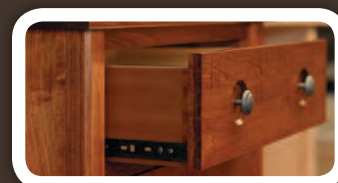

*Full Extension Ball Bearing
Side Mount Slides (100-010SS)*