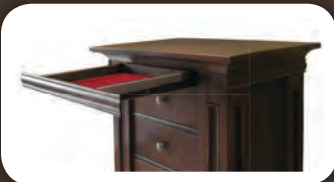

COASTAL COTTAGE

STANDARD FEATURES

Undermount Soft-Close Drawer Slide

Framed Construction Drawer Mount

Dovetailed Drawer Boxes

OPTIONAL FEATURES

*Optional Secret Jewelry Drawer
(1001-091TR-SJD)*

Cedar Drawer Inserts (100-001CDI)