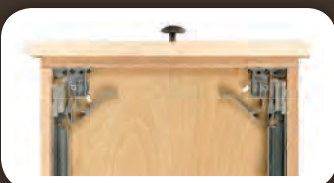

Undermount Soft-Close Drawer Slide
(100-015US)