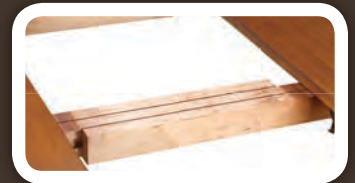

Dimensions: 72"W x 42"D x 30"H

Includes One 18" Leaf: 90"W x 42"D x 30"H

ADDITIONAL 18" LEAF 2001-0005EL

Dimensions: 18"W x 42"D

SHOWN WITH TWO
ADDITIONAL LEAVES

STANDARD FEATURES

Wood Slide System

Top Edge Detail