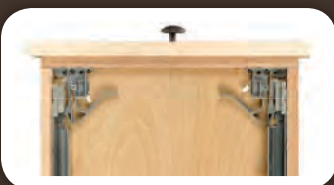

OPTIONAL FEATURES

Undermount Soft-Close Drawer Slide
(100-015US)

SIDE RAIL STORAGE UNIT - KING 1004-021KB-SRS

Bed: 81"W x 83½"D x 15"H

SIDE RAIL STORAGE UNIT - QUEEN 1004-031QB-SRS

Bed: 64"W x 83½"D x 15"H

SIDE RAIL STORAGE UNIT - FULL 1004-041FB-SRS

Bed: 58"W x 78½"D x 15"H

SIDE RAIL STORAGE UNIT - KING (Box Joint Fronts) 1004-021KB-SRS-BJ

Bed: 81"W x 83½"D x 15"H

SIDE RAIL STORAGE UNIT - QUEEN (Box Joint Fronts) 1004-031QB-SRS-BJ

Bed: 64"W x 83½"D x 15"H

SIDE RAIL STORAGE UNIT - FULL (Box Joint Fronts) 1004-041FB-SRS-BJ

Bed: 58"W x 78½"D x 15"H

PANEL HEADBOARD ONLY - KING 1004-020KB-HB

Headboard: 87½"W x 5½"D x 60"H

PANEL HEADBOARD ONLY - QUEEN 1004-030QB-HB

Headboard: 71½"W x 5½"D x 60"H

PANEL HEADBOARD ONLY - FULL 1004-040FB-HB

Headboard: 65½"W x 5"D x 60"H

SLAT HEADBOARD ONLY - KING 1004-025KBS-HB

Headboard: 84"W x 2¼"D x 50½"H

SLAT HEADBOARD ONLY - QUEEN 1004-035QBS-HB

Headboard: 69¼"W x 2¼"D x 50½"H

SLAT HEADBOARD ONLY - FULL 1004-045FBS-HB

Headboard: 62"W x 2¼"D x 50½"H