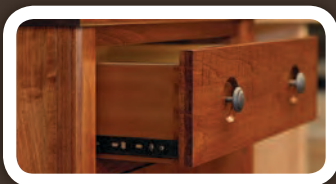

*Full Extension Ball Bearing
Side Mount Slides (100-010SS)*