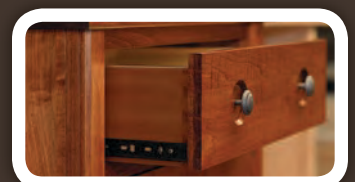

*Full Extension Ball Bearing
Side Mount Slides*