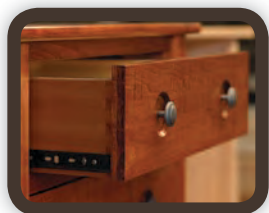

STANDARD FEATURES

Full Extension Ball Bearing
Side Mount Slides