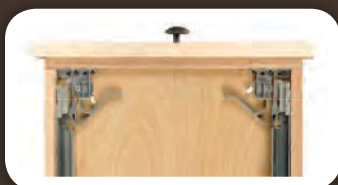

Undermount Soft-Close Drawer Slide (100-015US)