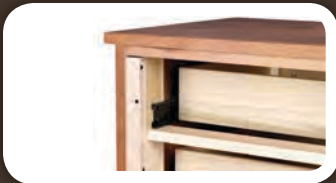

EUROPEAN TOUR

STANDARD FEATURES

Thru-Twist Post

Undermount Soft-Close Drawer Slide

Framed Construction Drawer Mount

Dovetailed Drawer Boxes

OPTIONAL FEATURES

Cedar Drawer Inserts (100-001CDI)