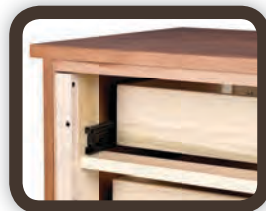

K1300-DACM

Z117-BK

STANDARD FEATURES

Undermount
Soft-close Slides

Framed Construction
Drawer Mount

Dovetailed
Drawer Boxes

Thru-Twist Post

Bun Foot