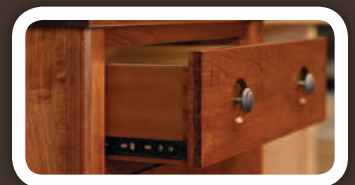

STANDARD FEATURES

Full Extension Ball Bearing
Side Mount Slides