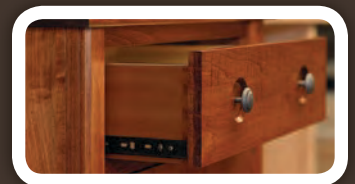

OPTIONAL FEATURES

*Full Extension Ball Bearing
Side Mount Slides (100-010SS)*