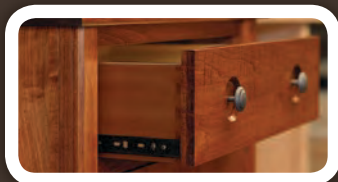

ELEMENTS

STANDARD FEATURES

Full Extension Ball Bearing
Side Mount Slides