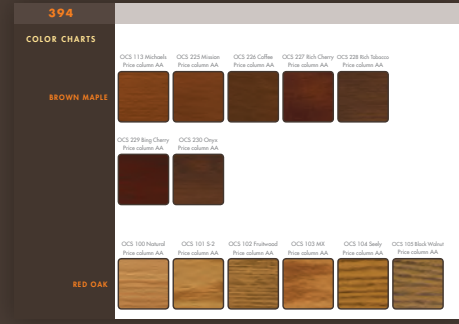

RED CEDAR 353

RUSTIC PINE 361

RUSTIC DINING 369

RUSTIC LIVING 379

COLOR CHARTS 394

Your new furniture...

THE JOURNEY FROM FOREST TO HOME.

The creation of fine furniture is, indeed, a journey. Starting with the finest of hardwood logs of many species, hand-selected and harvested from sustainable Midwest forests, and ending with custom-built, American-made furniture destined exclusively for your home, the Barkman