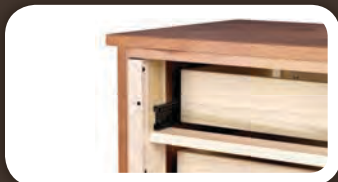

Framed Construction Drawer Mount