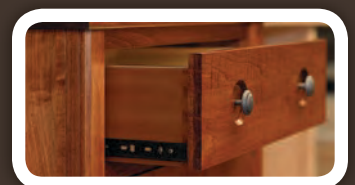

Cedar Drawer Inserts (100-001CDI)

Full Extension Ball Bearing
Side Mount Slides (100-010SS)

BLUE RIDGE

STANDARD FEATURES

Top Edge Detail

Undermount Soft-Close Drawer Slide

Framed Construction Drawer Mount

Dovetailed Drawer Boxes