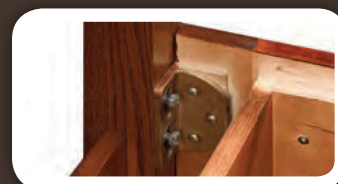

Storage Rail Hardware