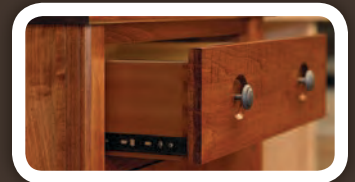

Dimensions: 36"W x 2¾"D x 38¾"H

Lingerie Chest

73

ELEMENTS

LINGERIE CHEST
SHOWN IN CHERRY WITH OCS-100
PRICE COLUMN AA, PAGE 30

LINGERIE CHEST 1009-0133LC

Dimensions: 28½"W x 19"D x 55¼"H

STANDARD FEATURES