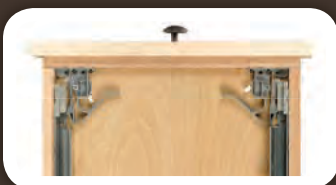

INCLUDES DRAWERS ON BOTH SIDES.
DRAWER DIMENSIONS: 22¾"W x 22"D x 9¼"H

STANDARD FEATURES

Full Extension Ball Bearing
Side Mount Slides

Storage Rail Hardware

OPTIONAL FEATURES

Undermount Soft-Close Drawer Slide
(100-015US)