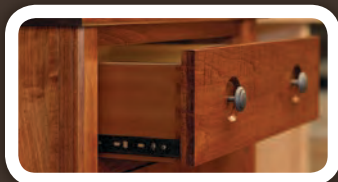

BROOKLYN

STANDARD FEATURES

Full Extension Ball Bearing
Side Mount Slides