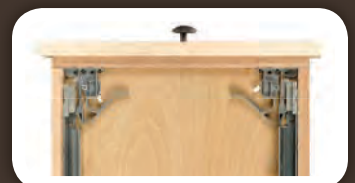

Dovetailed Drawer Boxes

OPTIONAL FEATURES

Cedar Drawer Inserts (100-001CDI)

Undermount Soft-Close Drawer Slide
(100-015US)

LAKE CHAMPLAIN

STANDARD FEATURES

Full Extension Ball Bearing
Side Mount Slides

Framed Construction Drawer Mount