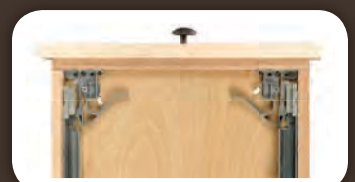

Full Extension Ball Bearing
Side Mount Slides

Framed Construction Drawer Mount

Dovetailed Drawer Boxes

OPTIONAL FEATURES

Cedar Drawer Inserts (100-001CDI)

Undermount Soft-Close Drawer Slide
(100-015US)

STANDARD FEATURES