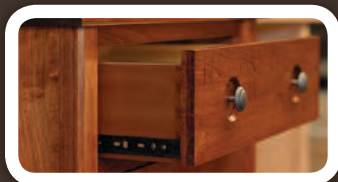

Framed Construction Drawer Mount

Dovetailed Drawer Boxes

OPTIONAL FEATURES

Cedar Drawer Inserts (100-001CDI)

Undermount Soft-Close Drawer Slide
(100-015US)

Nightstand

STANDARD FEATURES

Full Extension Ball Bearing
Side Mount Slides