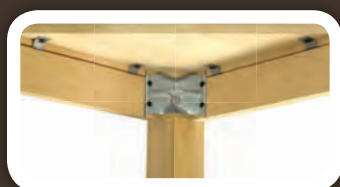

Dining Table with Breadboard End

DINING TABLE
SHOWN IN CHERRY WITH OCS-100
PRICE COLUMN AA, PAGE 40

STANDARD FEATURES

Top Edge Detail

Leg Detail

Metal Corner Leg Bracket

60" DINING TABLE 2000-0001DTBE-60

Dimensions: 60"W x 42"D x 30"H