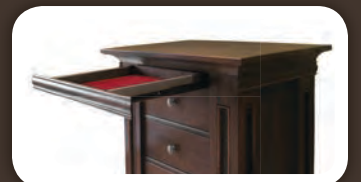

Undermount Soft-Close Drawer Slide

Framed Construction Drawer Mount

Dovetailed Drawer Boxes

OPTIONAL FEATURES

*Optional Secret Jewelry Drawer
(1001-091TR-SJD)*

Cedar Drawer Inserts (100-001CDI)

*Full Extension Ball Bearing
Side Mount Slides (100-010SS)*