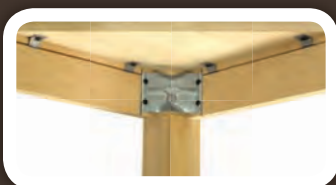

Metal Corner Leg Bracket