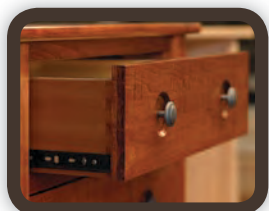

STANDARD FEATURES

Full Extension Ball Bearing
Side Mount Slides