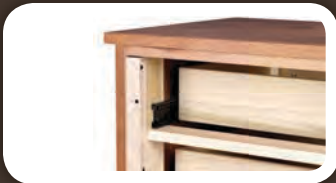

Framed Construction Drawer Mount