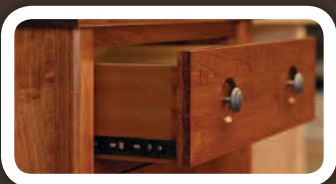

OPTIONAL FEATURES

Full Extension Ball Bearing Side Mount Slides (100-010SS)