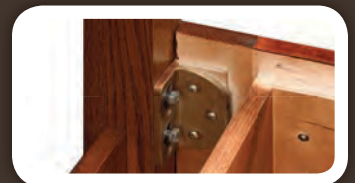

Storage Rail Hardware

OPTIONAL FEATURES

Lighted Headboard (1005-099CC-LHB)
(Available only with Panel Headboard)

Undermount Soft-Close Drawer Slide
(100-015US)

COASTAL COTTAGE

STANDARD FEATURES

Undermount Soft-Close Drawer Slide