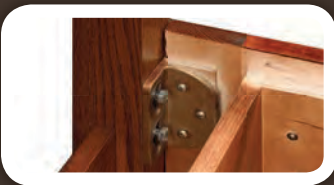

SLAT HEADBOARD

SIDE RAIL STORAGE UNIT - QUEEN

SHOWN IN BROWN MAPLE WITH OCS-113
PRICE COLUMN AA, PAGE 14

INCLUDES DRAWERS ON BOTH SIDES.
DRAWER DIMENSIONS: 22¾"W x 22"D x 9¼"H

STANDARD FEATURES

Full Extension Ball Bearing
Side Mount Slides