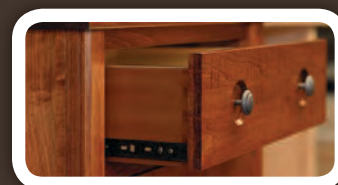

Full Extension Ball Bearing
Side Mount Slides (100-010SS)