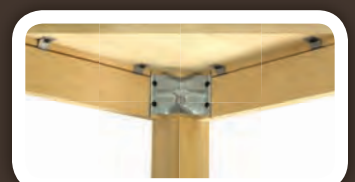

Dimensions: 18"W x 42"D

SHOWN WITH
TWO LEAVES

STANDARD FEATURES

Wood Slide Leaf System

Top Edge Detail

Leg Detail

Metal Corner Leg Bracket

Dining Table