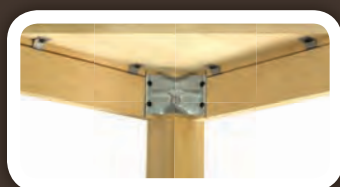

Metal Corner Leg Bracket

60" DINING TABLE 2000-0001DT-60

Dimensions: 60"W x 42"D x 30"H

72" DINING TABLE 2000-0002DT-72

Dimensions: 72"W x 42"D x 30"H