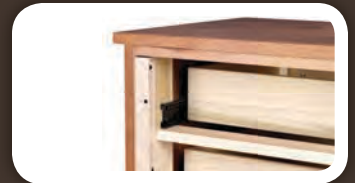

Framed Construction Drawer Mount