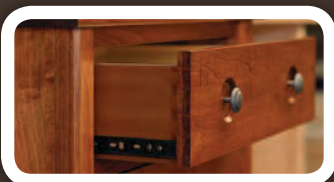

OPTIONAL FEATURES

*Full Extension Ball Bearing
Side Mount Slides (100-010SS)*