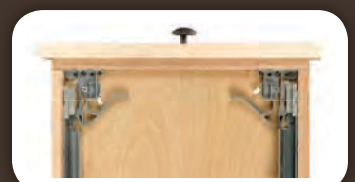

STANDARD FEATURES

Full Extension Ball Bearing
Side Mount Slides

Storage Rail Hardware

OPTIONAL FEATURES

Undermount Soft-Close Drawer Slide
(100-015US)

STRUCTURES

STANDARD FEATURES

Full Extension Ball Bearing
Side Mount Slides