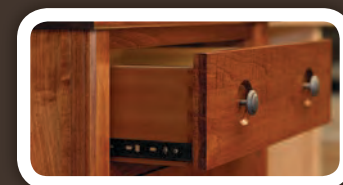

Framed Construction Drawer Mount

Dovetailed Drawer Boxes

OPTIONAL FEATURES

Cedar Drawer Inserts (100-001CDI)

*Full Extension Ball Bearing
Side Mount Slides (100-010SS)*

MULE CHEST

SHOWN IN CHERRY WITH OCS-108
WITH WALNUT INLAY
PRICE COLUMN AA, PAGE 6