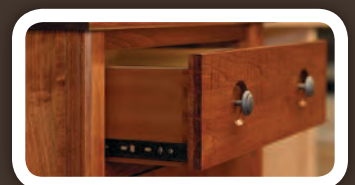

OPTIONAL FEATURES

Full Extension Ball Bearing
Side Mount Slides (100-010SS)