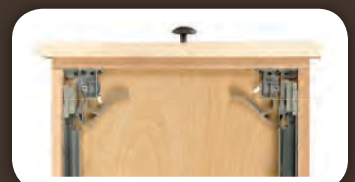

OPTIONAL FEATURES

*Undermount Soft-Close Drawer Slide
(100-015US)*