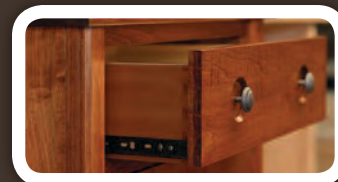

Dimensions: 24"W x 19¼"D x 50½"H

LAKE CHAMPLAIN

STANDARD FEATURES

Adjustable Shelves & Closet Rod
Inset Panels on Doors

Full Extension Ball Bearing
Side Mount Slides

Framed Construction Drawer Mount

Dovetailed Drawer Boxes