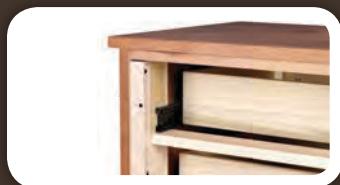

Framed Construction Drawer Mount