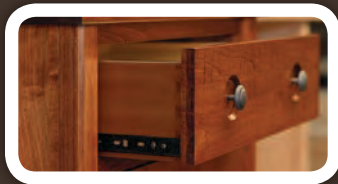

Full Extension Ball Bearing
Side Mount Slides