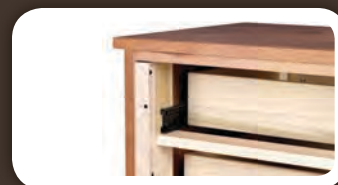

Dimensions: 40"W x 20"D x 60"H

101

LANCASTER COURT

STANDARD FEATURES

Top Edge Detail

Undermount Soft-Close Drawer Slide

Framed Construction Drawer Mount

Dovetailed Drawer Boxes