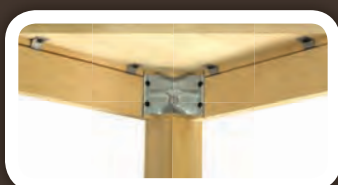

STANDARD FEATURES

Top Edge Detail

Peg Detail

Leg Detail

Metal Corner Leg Bracket

60" DINING TABLE 2002-0001DT-60

Dimensions: 60"W x 42"D x 30"H

72" DINING TABLE 2002-0002DT-72