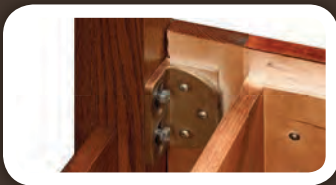

Storage Rail Hardware