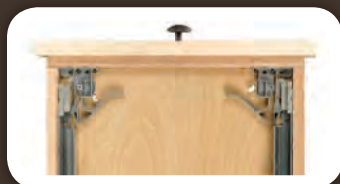

MULE CHEST 1001-0133MC

Dimensions: 72½"W x 25¼"D x 85"H

MULE CHEST WITH TV COMPARTMENT

1001-0134MCTV *(Not Pictured)*

Dimensions: 72½"W x 25¼"D x 85"H

- No Middle Divider
- No Shelves
- Hinged Bifold Doors

TIMBER RIDGE

STANDARD FEATURES

Undermount Soft-Close Drawer Slide

Framed Construction Drawer Mount

Dovetailed Drawer Boxes

OPTIONAL FEATURES

Cedar Drawer Inserts (100-001CDI)

Full Extension Ball Bearing Side Mount Slides (100-010SS)