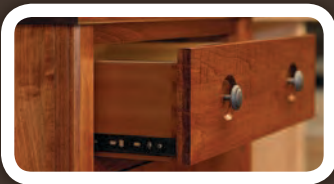

Full Extension Ball Bearing Side Mount Slides (100-010SS)