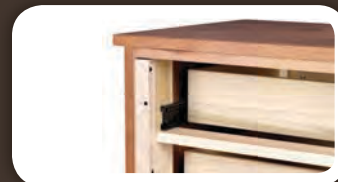

Dimensions: 24"W x 19¼"D x 50½"H

LAKE CHAMPLAIN

STANDARD FEATURES

Adjustable Shelves & Closet Rod
Inset Panels on Doors

Full Extension Ball Bearing
Side Mount Slides

Framed Construction Drawer Mount

Dovetailed Drawer Boxes