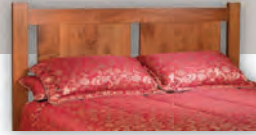

Side Rail Storage

OPTIONAL HEADBOARDS:

DOUBLE PANEL HEADBOARD