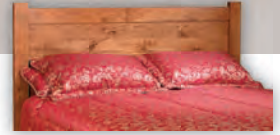

PANEL HEADBOARD