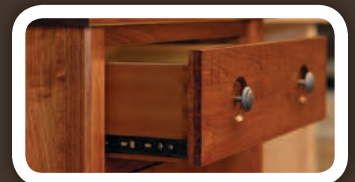

STANDARD FEATURES

Full Extension Ball Bearing
Side Mount Slides