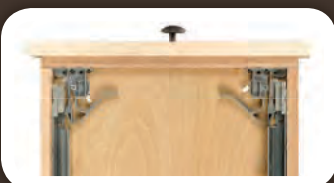

LAKE CHAMPLAIN

STANDARD FEATURES

Full Extension Ball Bearing
Side Mount Slides

Framed Construction Drawer Mount

Dovetailed Drawer Boxes

OPTIONAL FEATURES

Cedar Drawer Inserts (100-001CDI)

Undermount Soft-Close Drawer Slide
(100-015US)