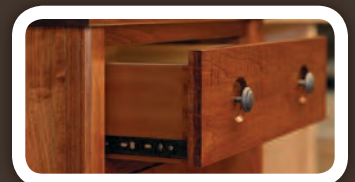

Full Extension Ball Bearing
Side Mount Slides (100-010SS)