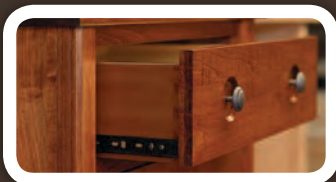

BROOKLYN

STANDARD FEATURES

Full Extension Ball Bearing
Side Mount Slides

Framed Construction Drawer Mount

Dovetailed Drawer Boxes

OPTIONAL FEATURES

Cedar Drawer Inserts (100-001CDI)

Undermount Soft-Close Drawer Slide
(100-015US)