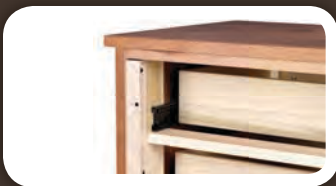

OPTIONAL FEATURES

Cedar Drawer Inserts (100-001CDI)

Full Extension Ball Bearing
Side Mount Slides (100-010SS)

LANCASTER COURT

STANDARD FEATURES

Top Edge Detail

Undermount Soft-Close Drawer Slide

Framed Construction Drawer Mount