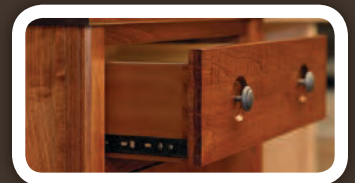

SLAT PANEL HEADBOARD ONLY - FULL 1009-040FB-HB

Headboard: 60"W x 4"D x 50"H

STANDARD FEATURES

Full Extension Ball Bearing
Side Mount Slides

Storage Rail Hardware

OPTIONAL FEATURES

Undermount Soft-Close Drawer Slide
(100-015US)