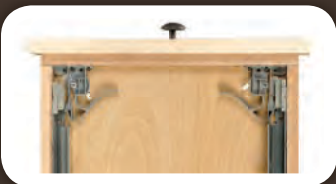

Undermount Soft-Close Drawer Slide