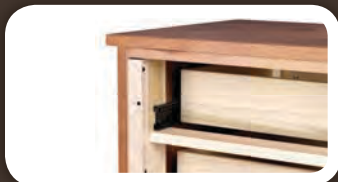

Cedar Drawer Inserts

Undermount Soft-Close Drawer Slide
(100-015US)

BROOKLYN

STANDARD FEATURES

Full Extension Ball Bearing
Side Mount Slides

Framed Construction Drawer Mount

Dovetailed Drawer Boxes

OPTIONAL FEATURES