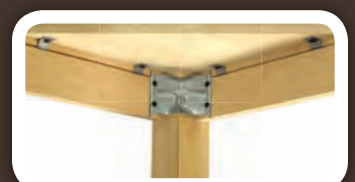

Metal Corner Leg Bracket