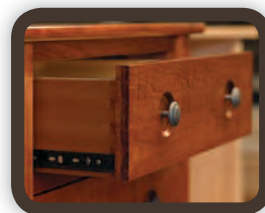

K519-96-DBN

STANDARD FEATURES

Inset Panels

Top Edge Detail

Full Extension Ball Bearing
Side Mount Slides

Framed Construction
Drawer Mount

Dovetailed
Drawer Boxes

Manor Merhaus Collection