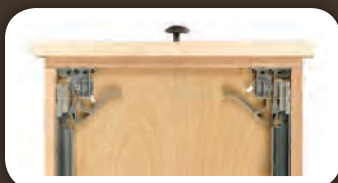

ELEMENTS

STANDARD FEATURES

Full Extension Ball Bearing
Side Mount Slides

Framed Construction Drawer Mount

Dovetailed Drawer Boxes

OPTIONAL FEATURES

Cedar Drawer Inserts (100-001CDI)

Undermount Soft-Close Drawer Slide
(100-015US)