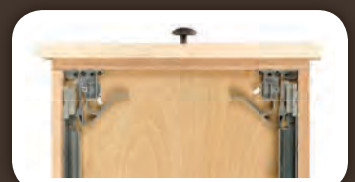

PENCIL POST HEADBOARD ONLY - FULL 1012-040FB-HB

Headboard: 57"W x 2½" x 86"H

STANDARD FEATURES

Full Extension Ball Bearing
Side Mount Slides

Storage Rail Hardware

OPTIONAL FEATURES

Undermount Soft-Close Drawer Slide
(100-015US)