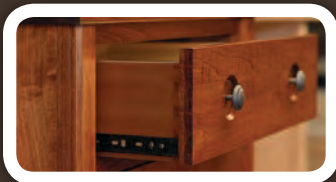

EUROPEAN TOUR

STANDARD FEATURES

Thru-Twist Post

Undermount Soft-Close Drawer Slide

Framed Construction Drawer Mount

Dovetailed Drawer Boxes

OPTIONAL FEATURES

Cedar Drawer Inserts (100-001CDI)