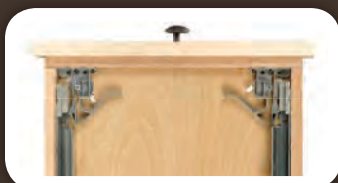

Undermount Soft-Close Drawer Slide
(100-015US)