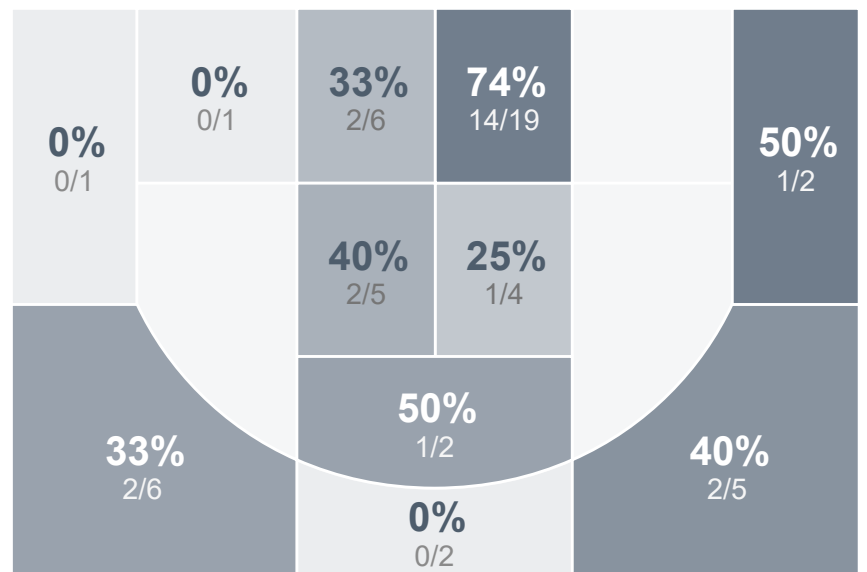

Dickinson High School