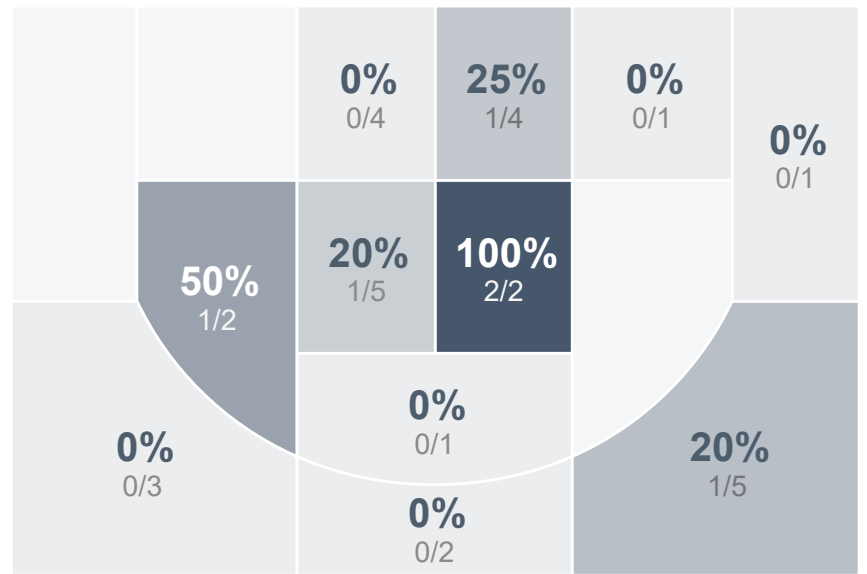

Girls' Varsity Basketball