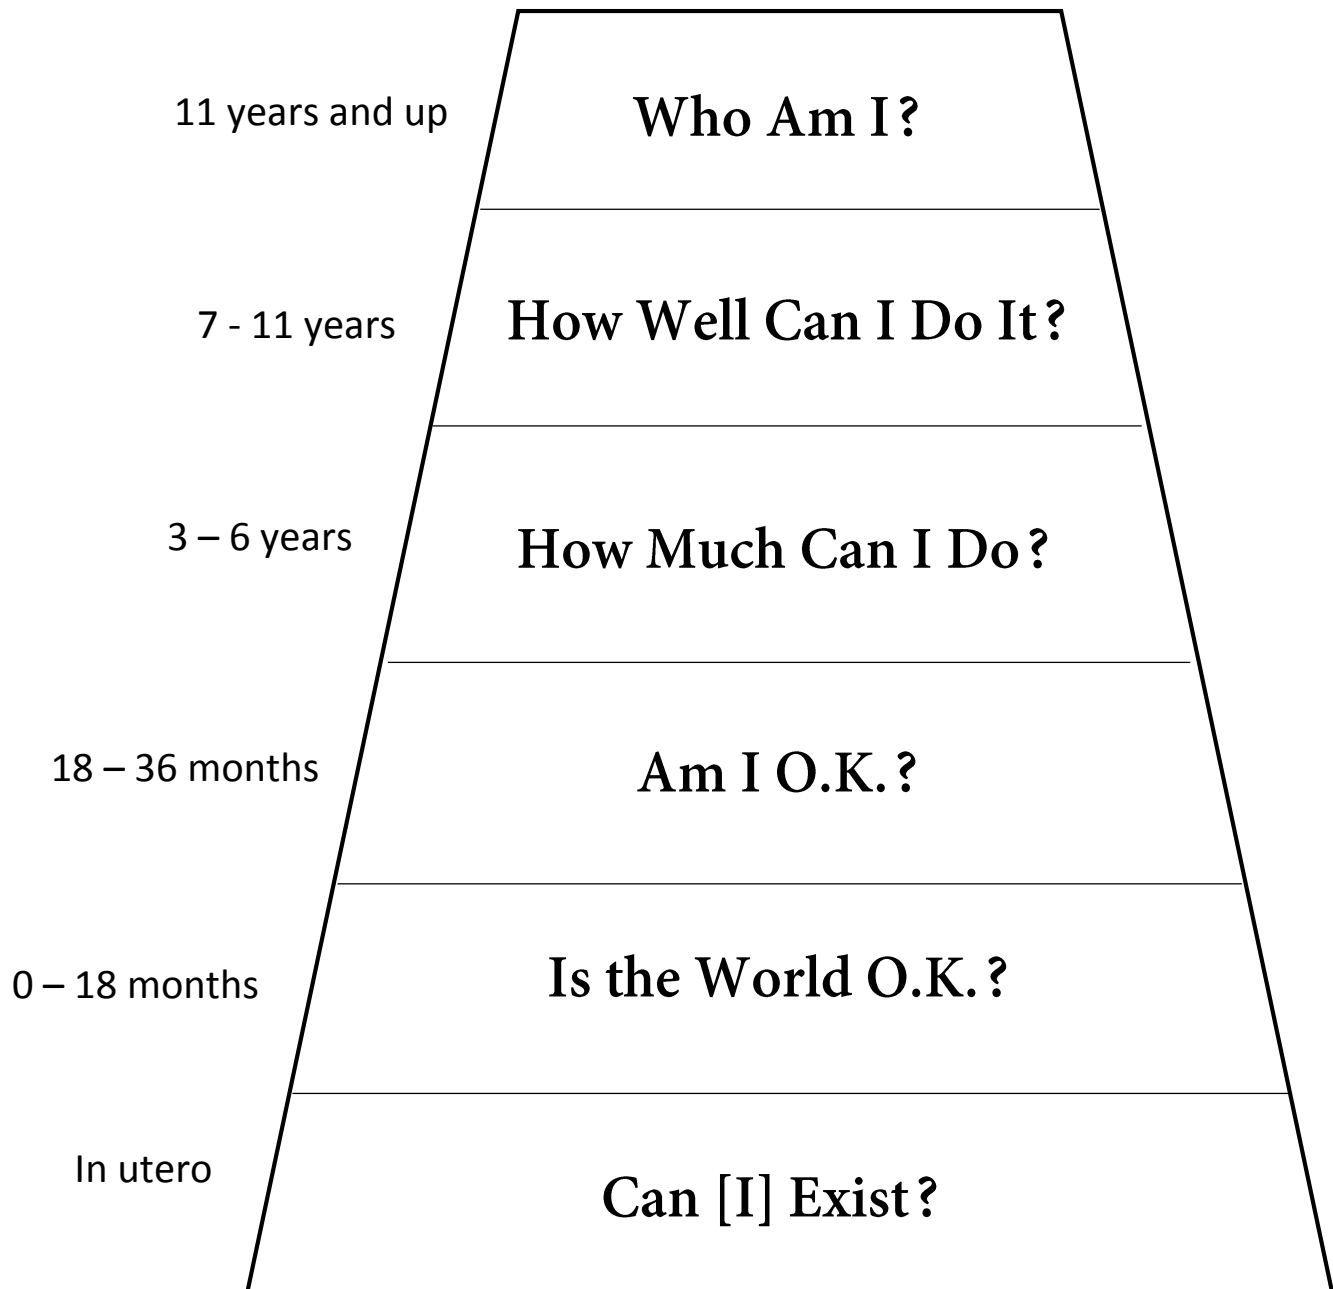

# “The Swiss Cheese Model of Development”

Duey Freeman, LPC - Adapted by Heather Gunther, Heal Through Play