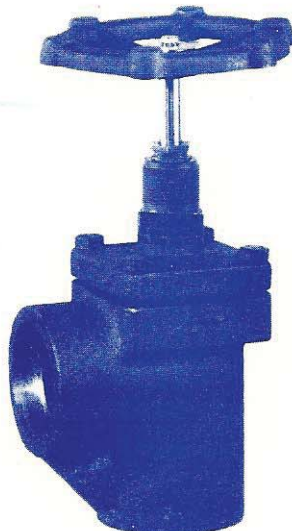

HUBBELL HAND VALVES

CONNECTIONS AVAILABLE:

- 1/4" - 1-1/2" SCREWED END
- 1/4" - 4" SOCKET WELD
- 1-1/4" - 14" BUTT WELD

HANDWHEEL AND SEAL CAP INTERCHANGEABLE ON ALL VALVES.

AVAILABLE AS BAND EXPANSION VALVE IN SIZES UP TO AND INCLUDING 2" FOR SOCKET WELD -- 1-1/2" FOR SCREWED END.

CATALOGUE NUMBERS AND NAME ARE FOUND ON A STICKER IN THE PACKING NUT AREA.

COLOR: GRAY -- INCLUDING HANDWHEEL.

SCREWED VALVE SIZES 1/4" THRU 1-1/2" ARE NORMALLY THE BODY STYLE PICTURED. ALL SIZES (1/4" THRU 1-1/2") HAVE SQUARE BOLTED BONNETS.

SOCKET WELD VALVE SIZES 1-1/4" THRU 4" USE THE BODY STYLE PICTURED HERE. ALL SIZES (1-1/4" THRU 4") HAVE SQUARE BOLTED BONNETS.