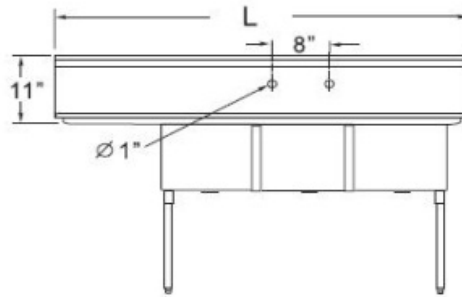

WICKETTS STAINLESS

SPECIFICATION

Stainless Steel Sink
3-TUB 1-DB

- ALL MADE OF TYPE 304 STAINLESS STEEL
- STAINLESS STEEL LEGS WITH CROSS BRACING FOR FIRM SUPPORT
- EXTRA WELDED UNDER TUBS FOR LONGEVITY.
- STRAINERS INCLUDED

Three Tub Sink w/Left Drain Board

Product Number	Ga	DBRD Side	DBRD length	Bowl Size (Inch)			Overall Size (Inch)		
				W	L	D	W	L	H
WE 1515-3L	18	Left	15	15	15	12	21	65	45
WE 1818-3L	18	Left	18	18	18	12	24	75 ¼	45
WH 2424-3L	16	Left	24	24	24	14	30	99	45

R
(Right Board)

Three Tub Sink w/Right Drain Board

Product Number	Ga	DBRD Side	DBRD length	Bowl Size (Inch)			Overall Size (Inch)		
				W	L	D	W	L	H
WE 1515-3R	18	Right	15	15	15	12	21	65	45
WE 1818-3R	18	Right	18	18	18	12	24	75 ¼	45
WE 2424-3R	16	Right	24	24	24	14	30	99	45