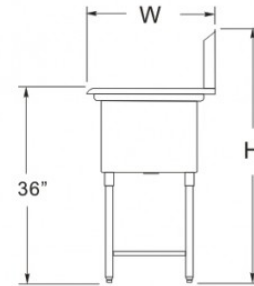

Three Tub Sink w/Left Drain Board

Product Number	Ga	DBRD Side	DBRD length	Bowl Size (Inch)			Overall Size (Inch)		
				W	L	D	W	L	H
WE 1515-3L	18	Left	15	15	15	12	21	65	45
WE 1818-3L	18	Left	18	18	18	12	24	75 ¼	45
WH 2424-3L	16	Left	24	24	24	14	30	99	45

R
(Right Board)

Three Tub Sink w/Right Drain Board

Product Number	Ga	DBRD Side	DBRD length	Bowl Size (Inch)			Overall Size (Inch)		
				W	L	D	W	L	H
WE 1515-3R	18	Right	15	15	15	12	21	65	45
WE 1818-3R	18	Right	18	18	18	12	24	75 ¼	45
WE 2424-3R	16	Right	24	24	24	14	30	99	45