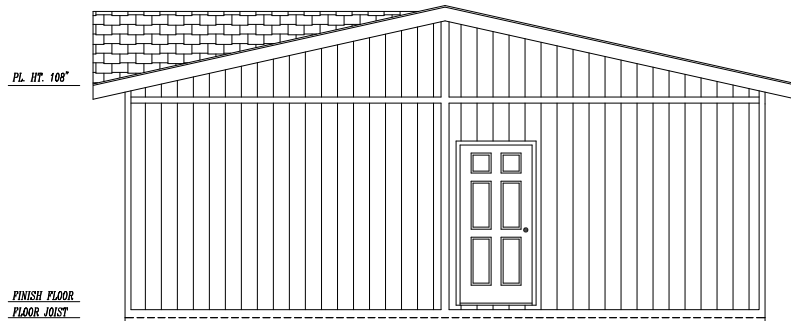

COLUMBIA RIVER COLLECTION

2028 30'-0" x 70'-0"

APPROX. 2,100 SQ. FT.

FRONT SIDEWALL W/NOMINAL 20'-0" DORMER

FRONT ENDWALL