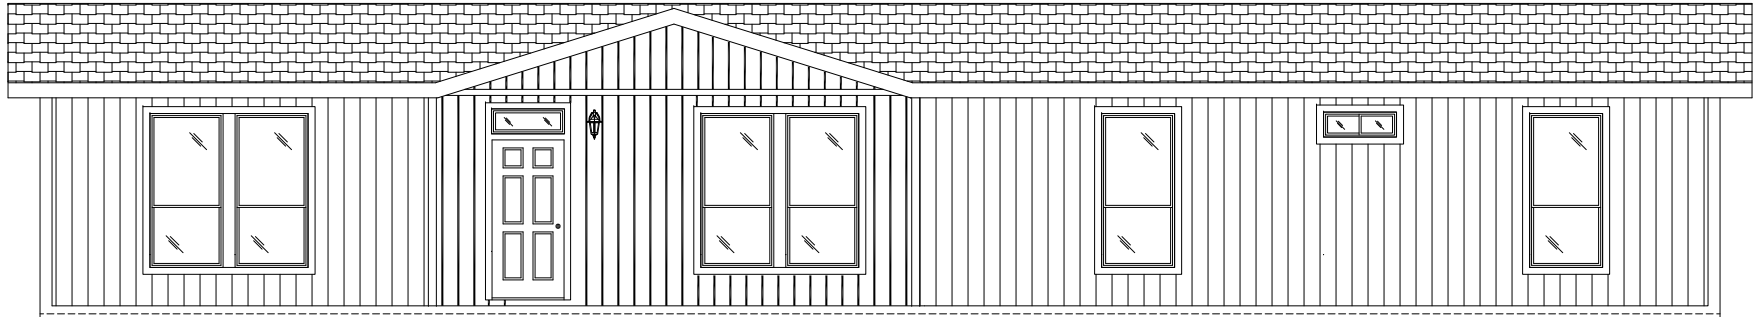

COLUMBIA RIVER COLLECTION

2028 30'-0" x 70'-0"

APPROX. 2,100 SQ. FT.

FRONT SIDEWALL W/NOMINAL 20'-0" DORMER

FRONT ENDWALL