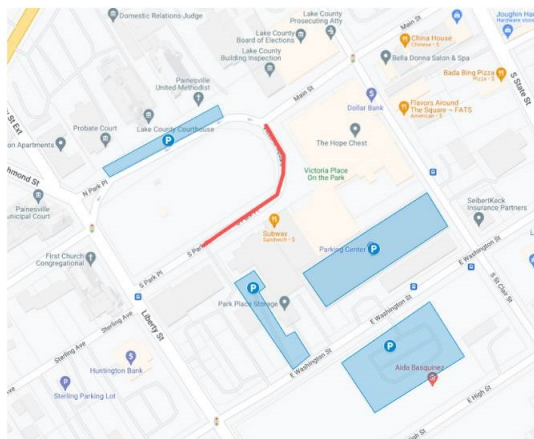

# SUMMER 2024 PARKING INFO FOR FDA

Lower level entrance  
off Main St.

Parking is available on  
Main St., St. Clair St. & Job  
and Family Services  
parking lot in the evenings.

This is the entrance from the back parking lot.

Parking lot entrance is off of South Saint Clair St. across from a Dollar Bank sign.

Students entering through these doors should walk straight down the hallway, turn right and take the elevator or stairs down to the Lower Level. Turn right off the elevator or stairs. The dance studio is down the hallway on the left.

## No parking on south-side of Painesville Square

### Alternative Parking

- Behind 58 S Park Place (old Huntington Bank)
- 10 spaces reserved on N Park Place for Subway & Mmm...Yummy customers
- S St. Clair Street public parking lot
- Washington Street public parking lot