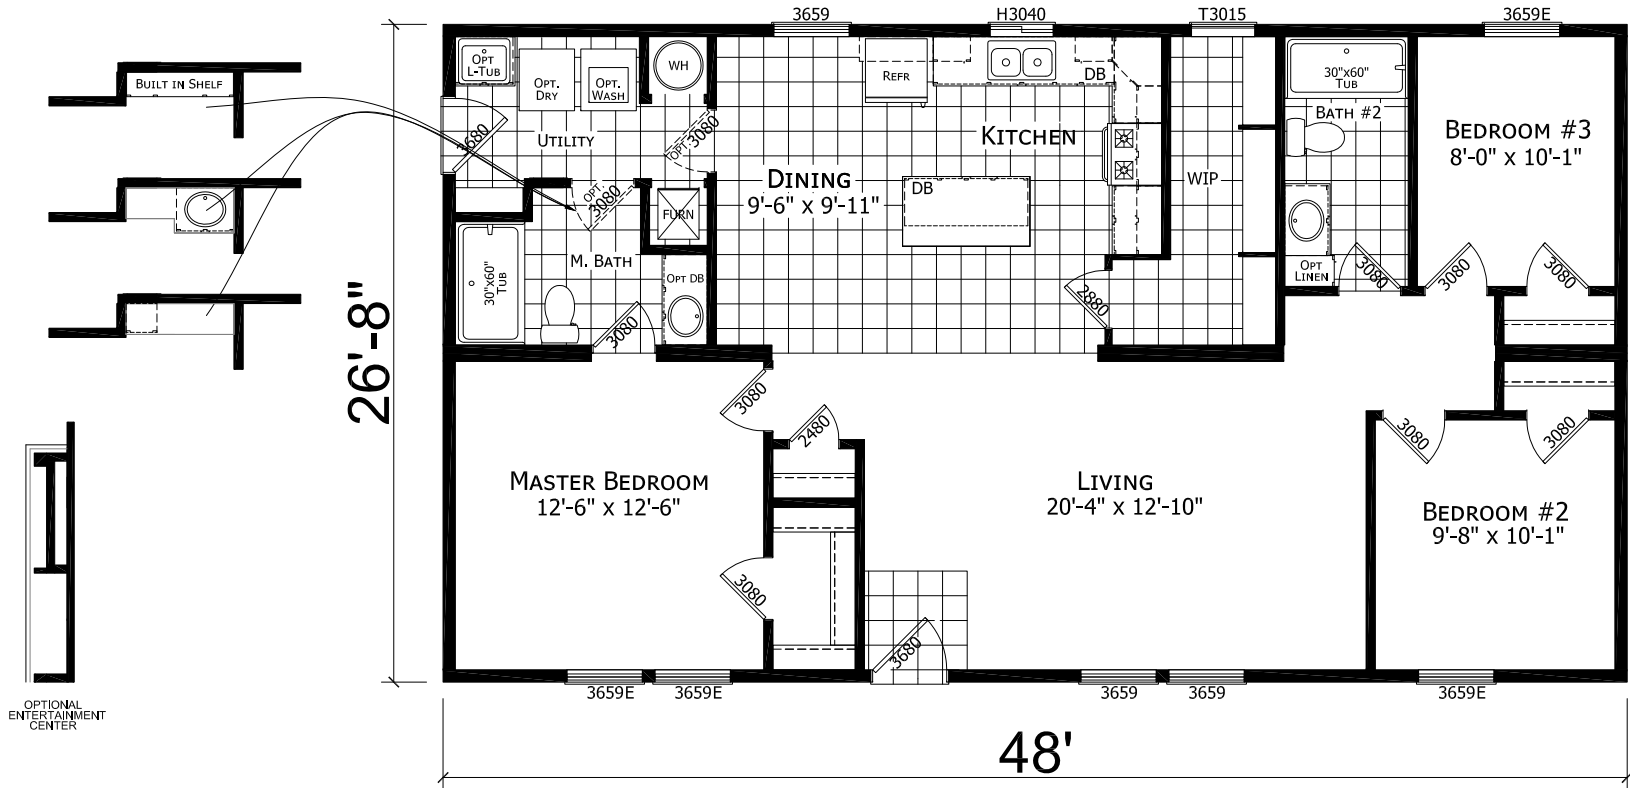

MODEL 17-HC-4483P

3 BEDROOM, 2 BATH

ACTUAL SIZE: 48' x 26'-8"

TOTAL AREA: 1,280 SQ. FT.

CHAMPION

MANUFACTURED BEAUTIFULLY™

1425 SUNNYSIDE RD. WEISER, ID 83672

MODIFICATIONS

PROJECT: 17-HC4483P
48' x 26'-8" 3 BD 2 BTH

DRAWN BY: MJW
DATE: 06-14-18
SCALE: 3/16" = 1'-0"

TITLE: LITERATURE PLAN

FILENAME: 17-HC4483P NOT FINISHED

SHEET: L-101