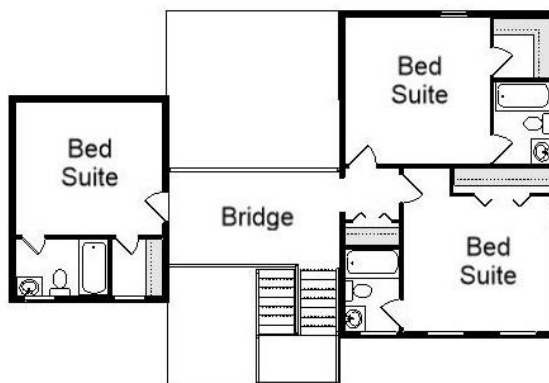

Your Land Your Style Your Home Your Way
Design + Build = Your Best Value

Setting the New Standard

The Brighton Bridge
2900 Sq.Ft
4/5 Bed / 5.5 Bath

Customizable Plan
to Meet Your Needs.

KRAUS
DESIGN + BUILD
248-972-5549