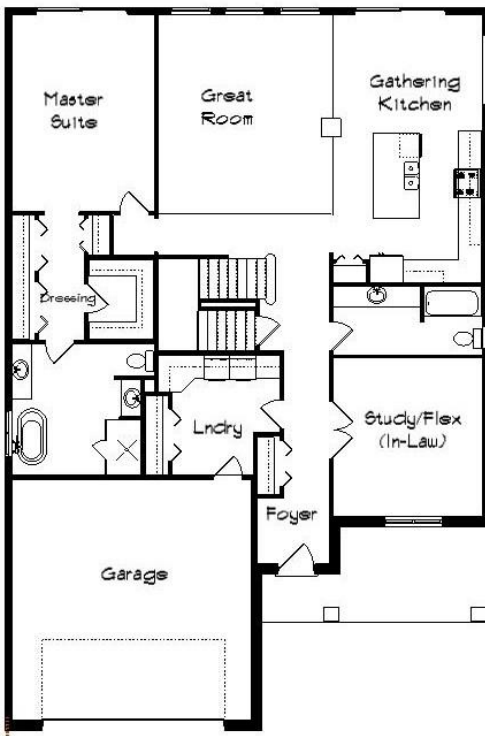

Your Land Your Style Your Home Your Way  
Design + Build = Your Best Value

Carolina Cape  
2665 Sq.Ft.

Copyright © 2019 Kraus Design Build  
All Rights Reserved

The **Kraus** Company  
DESIGN BUILD

248-972-5549