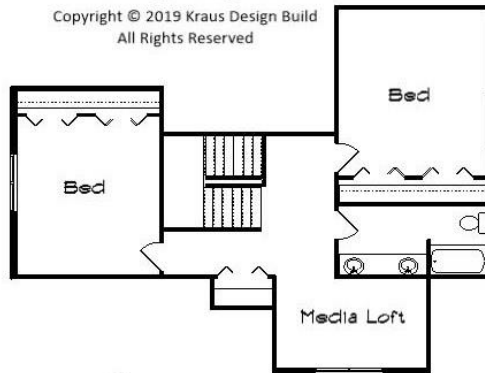

Your Land Your Style Your Home Your Way  
Design + Build = Your Best Value

Carolina Cape  
2665 Sq.Ft.

Copyright © 2019 Kraus Design Build  
All Rights Reserved

The **Kraus** Company  
DESIGN BUILD

248-972-5549