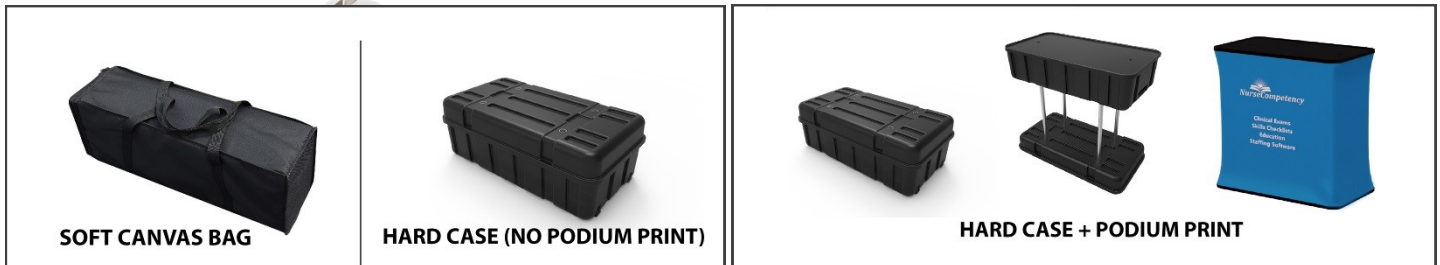

Trade Show Displays

Curved	1-Sided	2-Sided
6 ft	\$409	\$599
8 ft	\$639	\$959
10 ft	\$739	\$1129

Tension Fabric Displays

Our Tension Displays consist of a lightweight but durable aluminum hardware and a Fabric Dye-Sublimated Print. The hardware is inserted inside the print, much like a pillow into a pillowcase. The fabric print is stretched tight across the frame and zipped close. Accessories available for both display types at extra charge.

Straight	1-Sided	2-Sided
8 ft	\$729	\$1019
10 ft	\$869	\$1259

SOFT CANVAS BAG

HARD CASE (NO PODIUM PRINT)

HARD CASE + PODIUM PRINT

Table Throws & Runners

Available in 3 or 4-sided full table throws, center position runner or buy the combo and save!

Solid throw colors: Black, Yellow, White, Red, Green & Blue

Full color 3-sided

Full color 4-sided

Combo runner/throw

3-sided (open back)	Solid color		Full Color		
	3-sided throw available in full color printing only	N/A	N/A	6ft \$144	8ft \$167
4-sided (closed back)	Solid color		Full Color		
	4-sided throw available in solid or full color (solid colors: Black, Yellow, White, Red, Green or Blue)	6ft \$42	8ft \$48	6ft \$184	8ft \$217
Combo (runner with solid color throw)		6ft	8ft	Runner Only	
Runner Size	24x72"	\$69	\$74	\$47	
	30x72"	\$76	\$80	\$54	
	32x72"	\$78	\$83	\$56	
	36x72"	\$83	\$87	\$60	