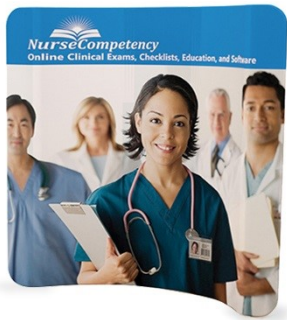

Trade Show Displays

Curved	1-Sided	2-Sided
6 ft	\$409	\$599
8 ft	\$639	\$959
10 ft	\$739	\$1129

Tension Fabric Displays

Our Tension Displays consist of a lightweight but durable aluminum hardware and a Fabric Dye-Sublimated Print. The hardware is inserted inside the print, much like a pillow into a pillowcase. The fabric print is stretched tight across the frame and zipped close. Accessories available for both display types at extra charge.