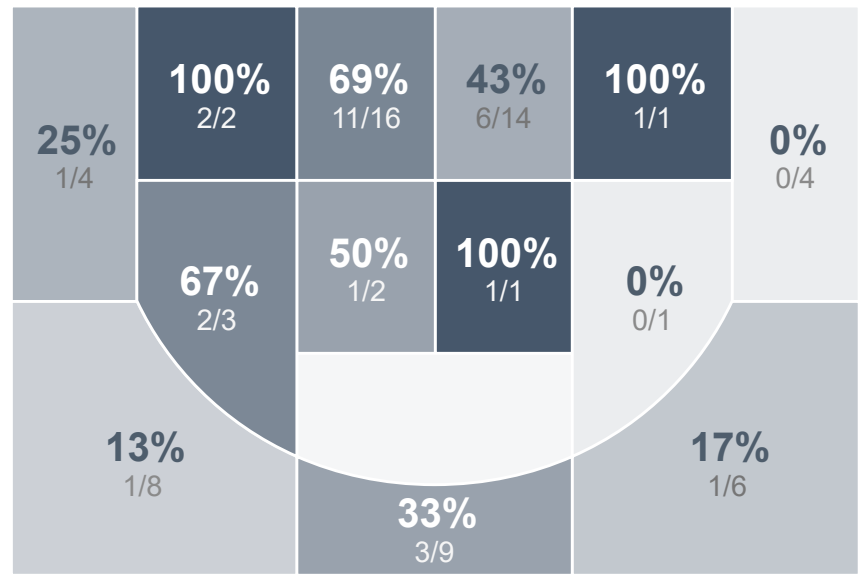

St. Mary's Saints Girls Basketball