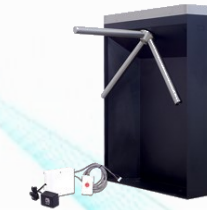

3-ARM TURNSTILE

The 1100 series of classic 3-Arm waist-high turnstiles provides an excellent means of controlling and counting the flow of pedestrian traffic in and out of your facility. Heavy duty construction and the latest in materials and manufacturing techniques ensure years of trouble free operation.