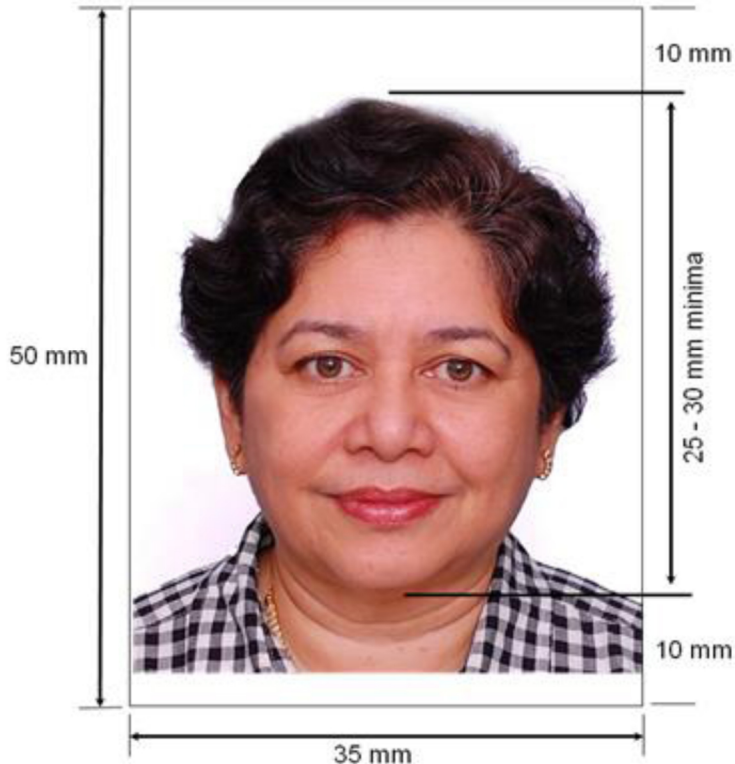

Malaysian International Passport Photographs Specification

- 2 recent identical photographs taken in front of plain white or off-white background size 35mm x 50mm
- Size such that the head is between 25mm –30mm from the bottom of the chin to the top of head
- Dark colored clothing covering shoulders and chest
- Taken in full-faces view directly facing the camera with a neutral facial expression, both eyes open and mouth closed
- Do not wear a hat or head covering that obscures that hair or hairline unless worn daily for a religious purpose. Your full face must be visible, and the head covering must not cast any shadows on your face