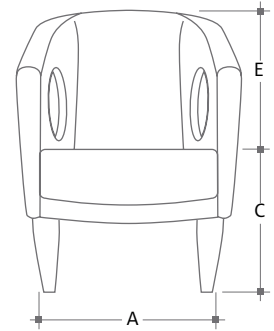

LOUNGE AND
WAITING ROOM

Loop

TECHNICAL SPECIFICATIONS

- Lounge chair with or without side openings with decorative trim
- Seat and backrest made of plywood and solid cherry with cushions made of high resilience polyurethane slab foam
- Solid maple wooden legs with a natural finish or stained with a colour on request
- Decorative trim made of hardwood plywood, with a natural finish or stained with a colour on request

Loop 01

A : 18"
C : 17"
E : 16"

Loop 02

A : 18"
C : 17"
E : 16"

Comfort at work

10871, avenue Salk
Montréal-Nord (Québec) H1G 6M7
T 514.324.0916 • 800.982.6889
F 514.324.2335

bouty.com