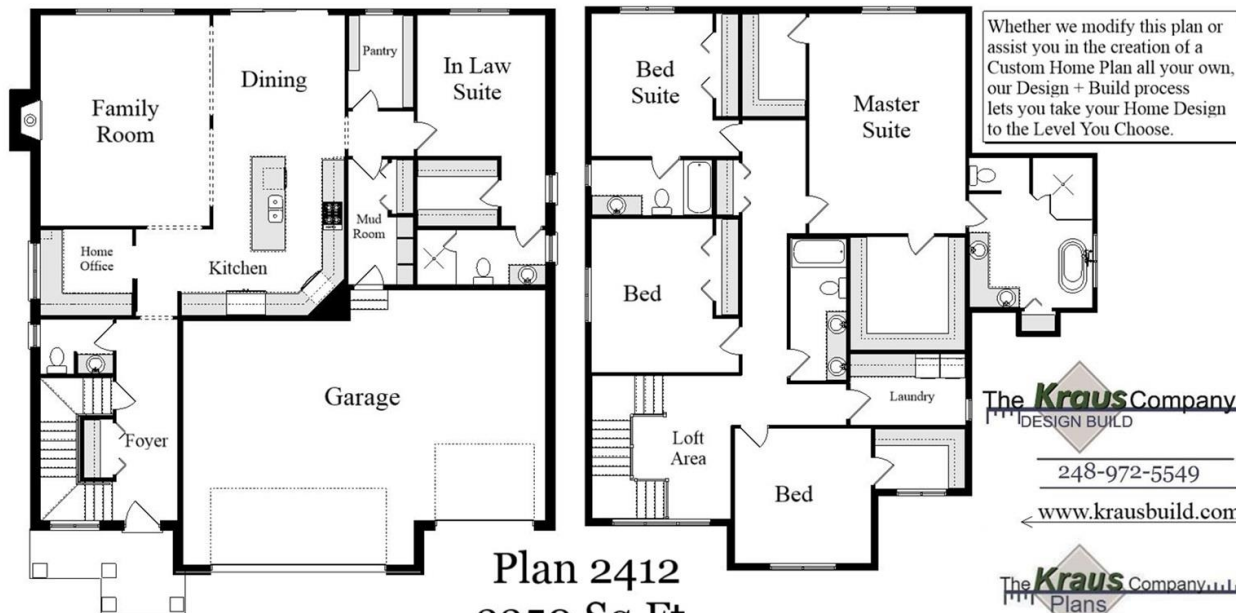

Your Land Your Style Your Home Your Way

Design + Build = Your Best Value

krausbuild.com

Plan 2412
3350 Sq.Ft.

Copyright © 2018 Kraus Design Build
All Rights Reserved

The **Kraus** Company
DESIGN BUILD

248-972-5549

www.krausbuild.com

The **Kraus** Company
Plans

Setting the New Standard