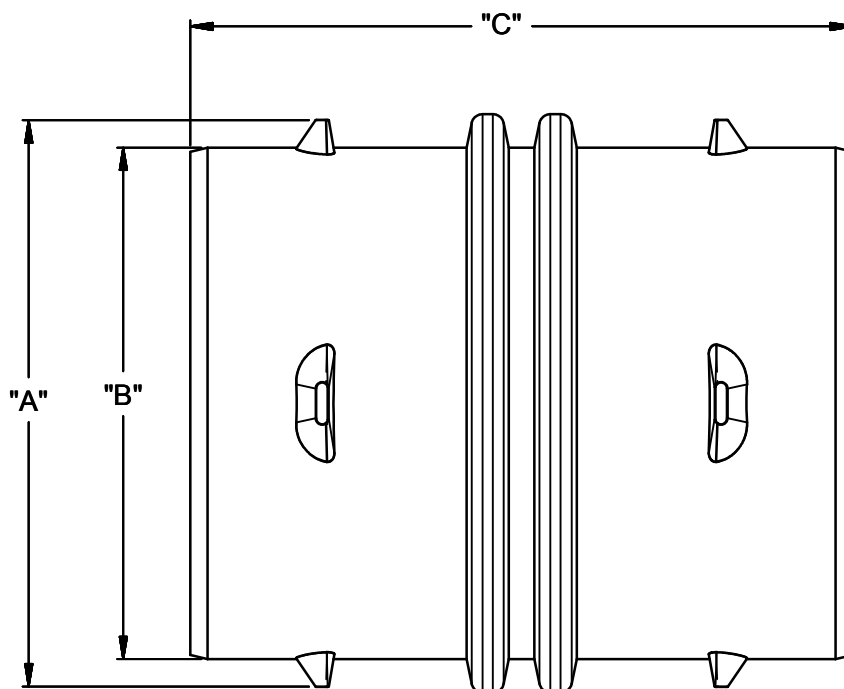

# INTERNAL SNAP COUPLING

# TECHNICAL INFORMATION

| Part # | Size | Desc. | A    | B     | C     |
|--------|------|-------|------|-------|-------|
| C-203  | 3"   | 1x1   | 3.00 | 2.875 | 5.125 |
| C-204  | 4"   | 1x1   | 4.49 | 3.96  | 6.5   |
| C-206  | 6"   | 1x1   | 6.30 | 5.61  | 7.6   |