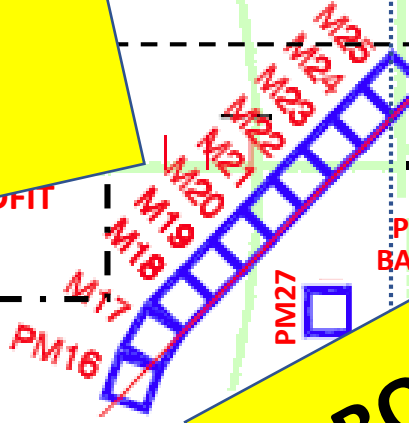

PORTABLE BARRICADE

M1
M2
M3
M4
M5
M6
M7

BOUNCE HOUSE

FACEPAINTING

CARNIVAL BOOTHS

SHADE TENT