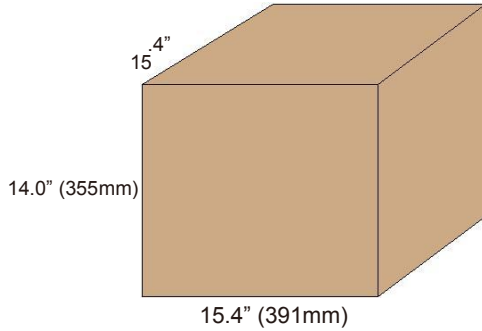

## Lux Chart

Height	Average Lux (lx)	Light range (dia.)
1M	76.7	277.9cm
2M	19.2	555.9cm
3M	8.5	833.81cm
4M	4.8	1111.7cm
5M	3.1	1389.7cm

## Photometrics

## Packaging

20pcs/CTN Dimension: 15.4"L x 15.4"W x 14.0"H (391mm X 391mm X 355mm)