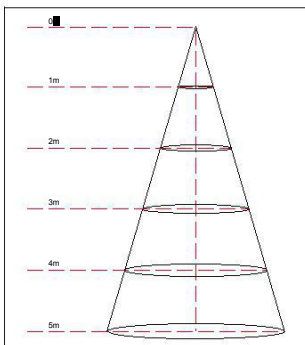

## Specifications

Model#	FDK-RP5-12W
Description	6" Round Panel Light
Power	12W
Lumen Efficiency	87lm/w
Voltage Input	120Vac
Lumen output	1050lm
Color Temperature	3000K, 4000K, 5000K
CRI	Ra>80
LED Chips	SMD 2835
Power Factor	>0.9
Lens	Frosted
Operating Temp.	-25°C~ 55°C
Certificates	ETL, ES
warranty	3 years
L70 life span	>50000Hrs
Frame	Aluminum
Dimmable	Yes(Triac)

## Lux Chart

Height	Average Lux (lx)	Light range (dia.)
1M	76.7	277.9cm
2M	19.2	555.9cm
3M	8.5	833.81cm
4M	4.8	1111.7cm
5M	3.1	1389.7cm

## Packaging

20pcs/CTN Dimension: 15.4"L x 15.4"W x 14.0"H (391mm X 391mm X 355mm)