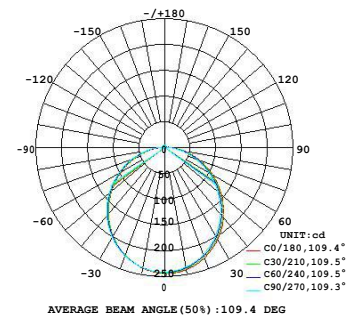

## Specifications

Model#	FDK-RP5-12W
Description	6" Round Panel Light
Power	12W
Lumen Efficiency	87lm/w
Voltage Input	120Vac
Lumen output	1050lm
Color Temperature	3000K, 4000K, 5000K
CRI	Ra>80
LED Chips	SMD 2835
Power Factor	>0.9
Lens	Frosted
Operating Temp.	-25°C~ 55°C
Certificates	ETL, ES
warranty	3 years
L70 life span	>50000Hrs
Frame	Aluminum
Dimmable	Yes(Triac)

## Lux Chart

Height	Average Lux (lx)	Light range (dia.)
1M	76.7	277.9cm
2M	19.2	555.9cm
3M	8.5	833.81cm
4M	4.8	1111.7cm
5M	3.1	1389.7cm

## Photometrics

## Packaging

20pcs/CTN Dimension: 15.4"L x 15.4"W x 14.0"H (391mm X 391mm X 355mm)