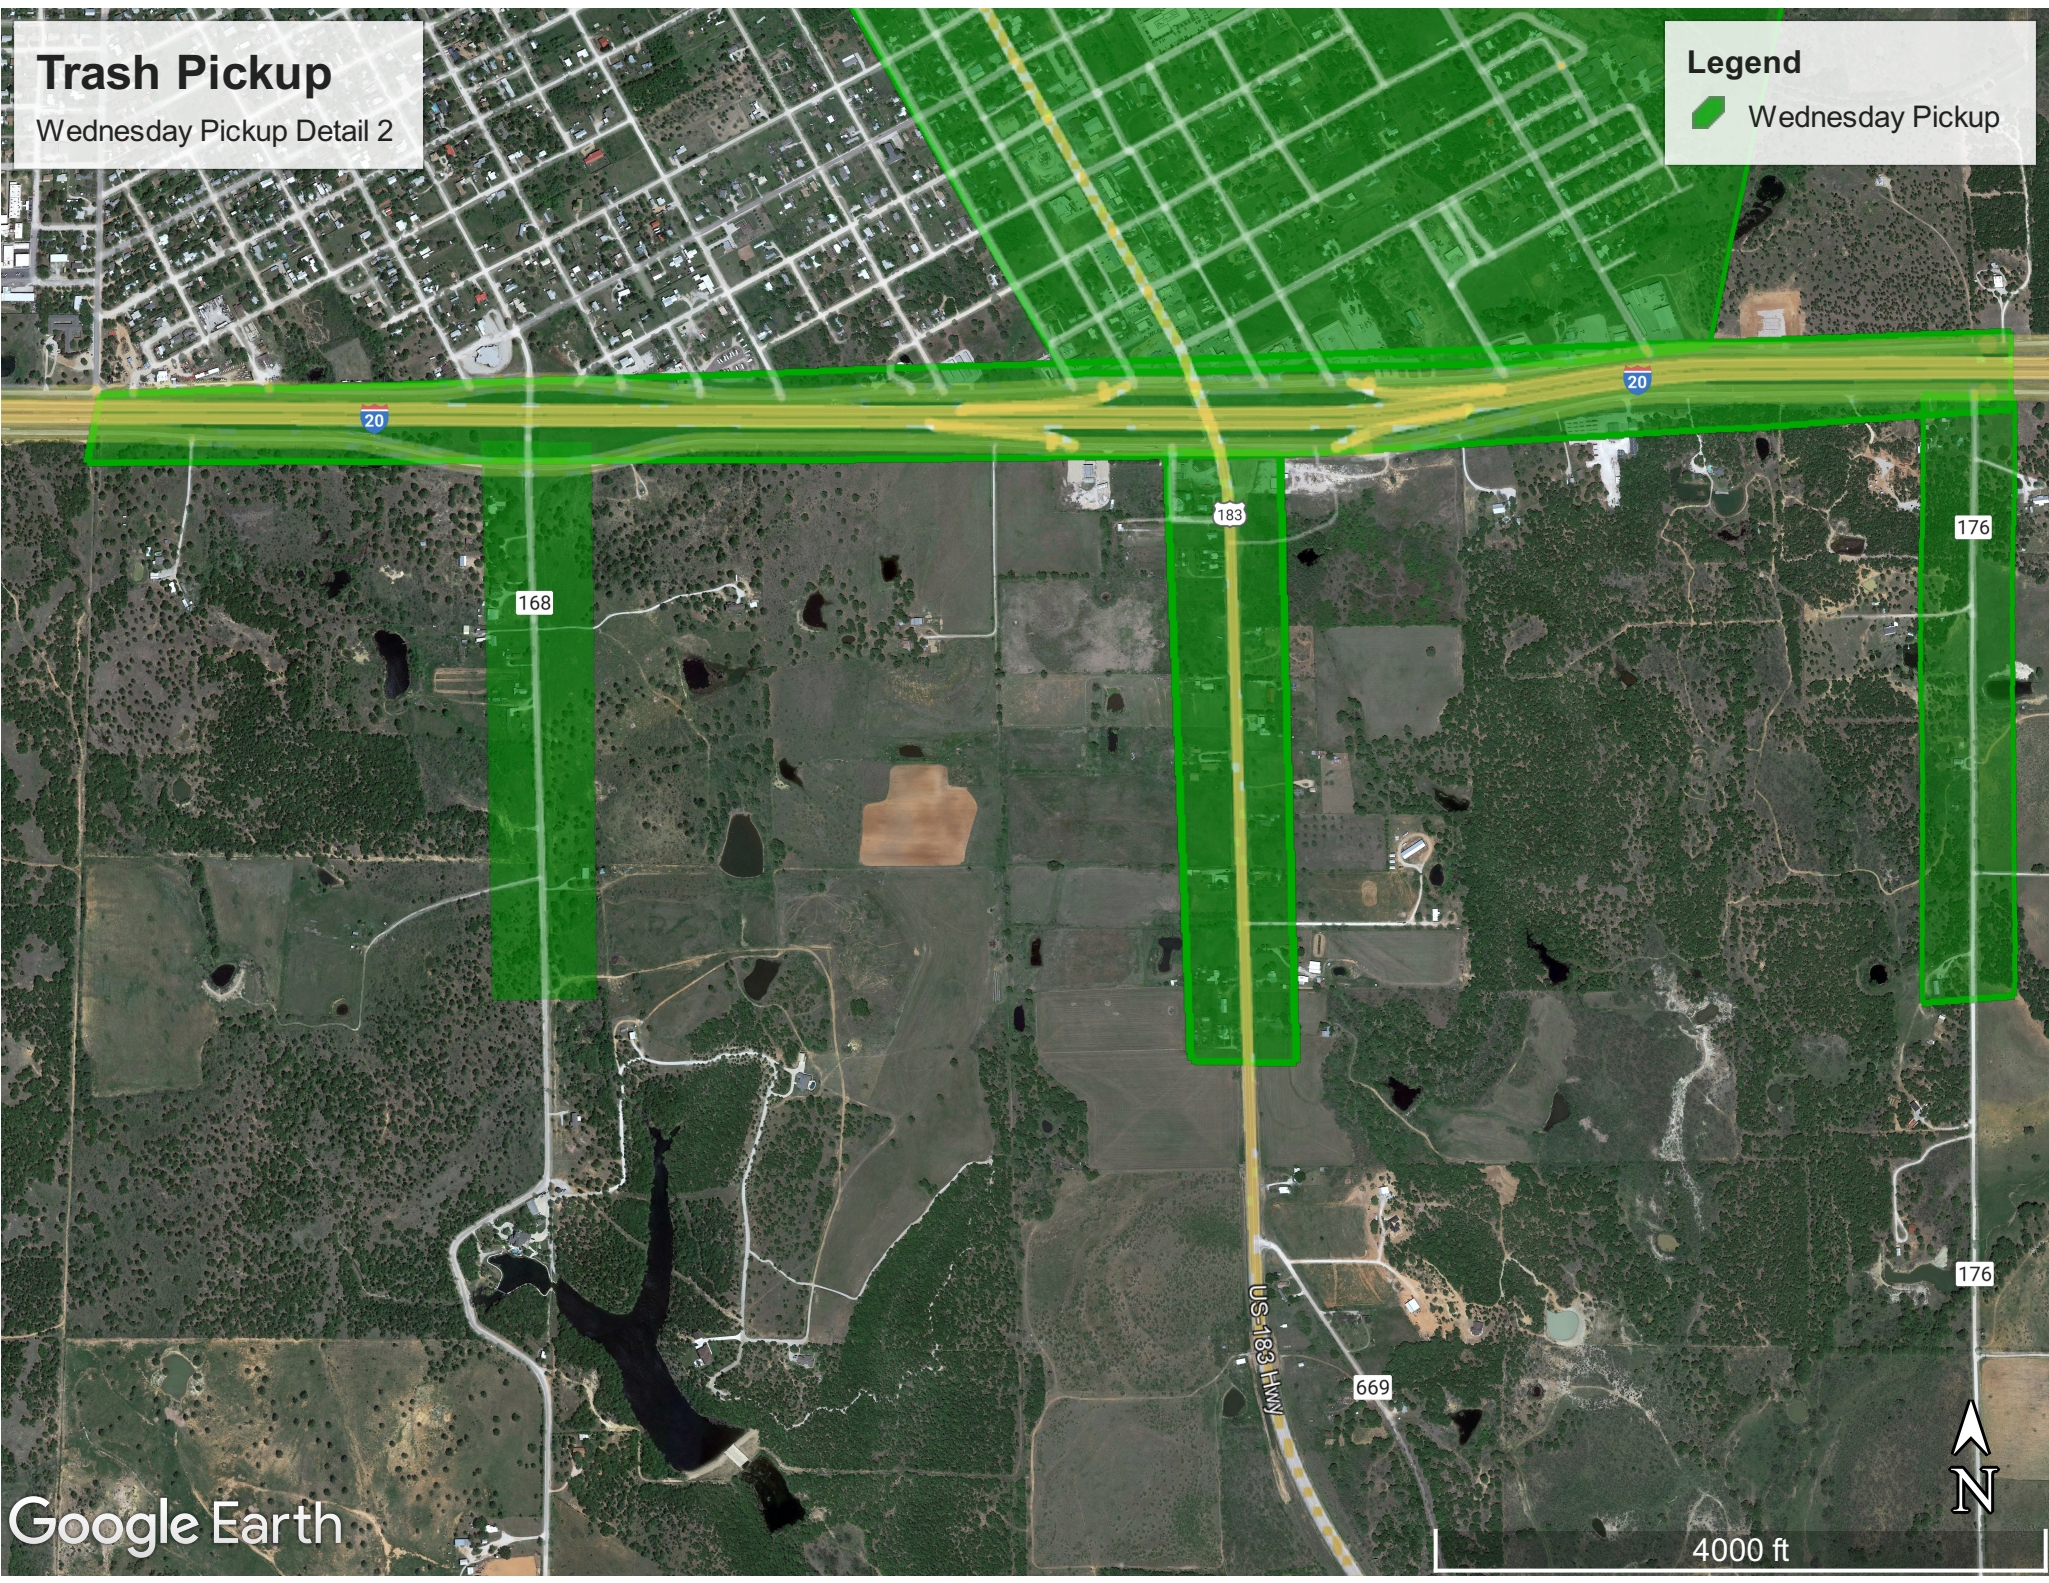

Trash Pickup

Wednesday Pickup Detail 2

Legend

 Wednesday Pickup

Google Earth

4000 ft