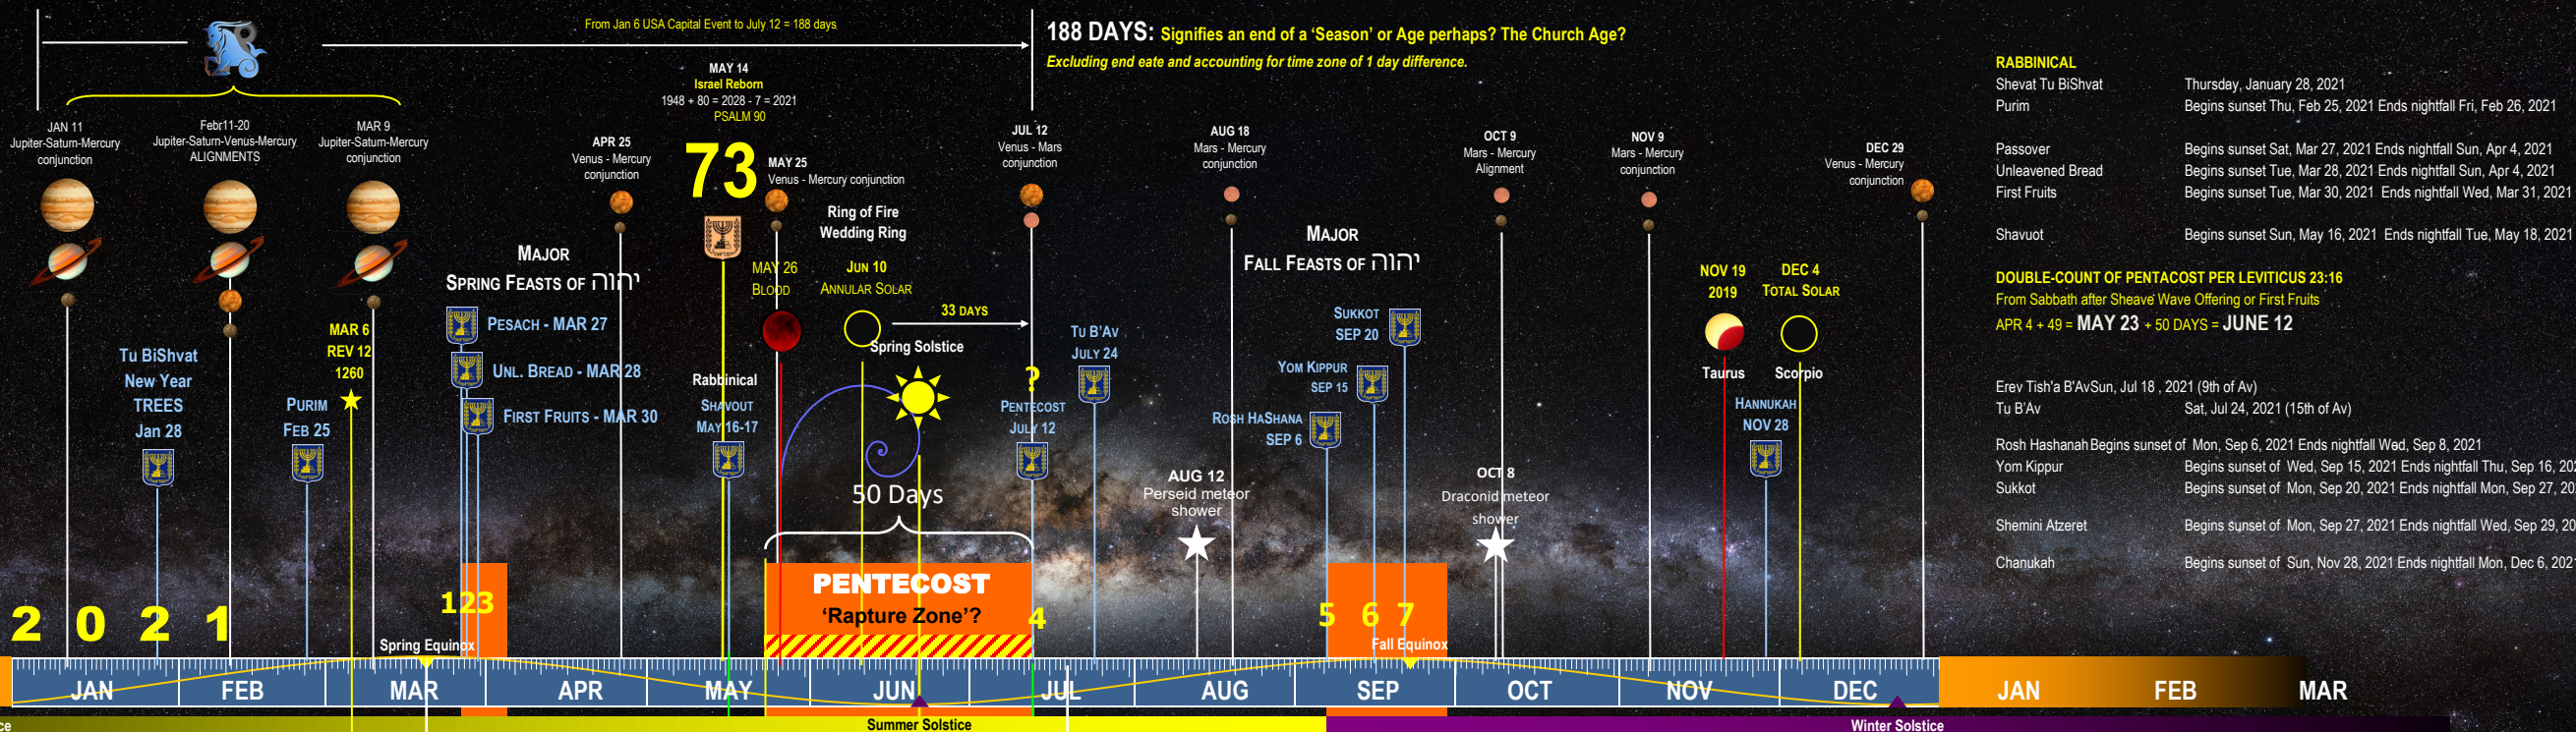

2021: ASTRONOMICAL OCCURRENCES

1. Jan 11: Jupiter-Saturn-Mercury alignment Capricorn
2. Feb 05: Saturn-Venus conjunction Capricorn
3. Feb 11: Jupiter-Venus conjunction Capricorn
4. Mar 03: Jupiter-Mercury conjunction Capricorn
5. Mar 09: Jupiter-Saturn-Mercury-Moon Capricorn
6. Apr 14: Sun-Venus-Mercury Alignment Pisces
7. Apr 25: Venus-Mercury conjunction Aries
8. May 26: Blood Moon total lunar eclipse Scorpio
9. May 29: Venus-Mercury conjunction Taurus
10. Jun 10: Wedding Ring solar eclipse Taurus
11. Jul 12: Venus-Mars conjunction Leo
12. Jul 21: Venus-Regulus conjunction Leo
13. Jul 30: Mars-Regulus conjunction Leo
14. Aug 12: Meteor shower peaks Perseus
15. Aug 12: Mercury-Regulus conjunction Leo
16. Aug 18: Mars-Mercury conjunction Leo
17. Sep 06: Venus-Spica alignment Virgo
18. Sep 23: Mercury-Spica conjunction Virgo
19. Oct 01: Mercury-Spica conjunction Virgo
20. Oct 09: Mars-Mercury conjunction Virgo
21. Oct 21: Mars-Spica conjunction Virgo
22. Nov 01: Mercury-Spica alignment Virgo
23. Nov 09: Mars-Mercury conjunction I Taurus
24. Nov 19: Partial lunar eclipse Taurus
25. Dec 04: Total solar eclipse Scorpio
26. Dec 29: Venus-Mercury conjunction Sagittarius

RABBINICAL	Feast/Event	Date
Shevat Tu BiShvat		Thursday, January 28, 2021
Purim		Begins sunset Thu, Feb 25, 2021 Ends nightfall Fri, Feb 26, 2021
Passover		Begins sunset Sat, Mar 27, 2021 Ends nightfall Sun, Apr 4, 2021
Unleavened Bread		Begins sunset Tue, Mar 28, 2021 Ends nightfall Sun, Apr 4, 2021
First Fruits		Begins sunset Tue, Mar 30, 2021 Ends nightfall Wed, Mar 31, 2021
Shavuot		Begins sunset Sun, May 16, 2021 Ends nightfall Tue, May 18, 2021
DOUBLE-COUNT OF PENTACOST PER LEVITICUS 23:16		
From Sabbath after Sheave Wave Offering or First Fruits		
APR 4 + 49 = MAY 23 + 50 DAYS = JUNE 12		
Erev Tish'a B'Av/Sun		Jul 18, 2021 (9th of Av)
Tu B'Av		Sat, Jul 24, 2021 (15th of Av)
Rosh Hashanah		Begins sunset of Mon, Sep 6, 2021 Ends nightfall Wed, Sep 8, 2021
Yom Kippur		Begins sunset of Wed, Sep 15, 2021 Ends nightfall Thu, Sep 16, 2021
Sukkot		Begins sunset of Mon, Sep 20, 2021 Ends nightfall Mon, Sep 27, 2021
Shemini Atzeret		Begins sunset of Mon, Sep 27, 2021 Ends nightfall Wed, Sep 29, 2021
Chanukah		Begins sunset of Sun, Nov 28, 2021 Ends nightfall Mon, Dec 6, 2021

Solar Eclipses: 2021

Date	TD of Greatest Eclipse	Eclipse Type	Saros Series	Eclipse Magnitude	Central Duration	Geographic Region of Eclipse Visibility
2021 Jun 10	10:43:06	Annular	147	0.943	03m51s	N. America, Europe, Asia [Annular: Canada, Greenland, Russia]
2021 Dec 04	07:34:38	Total	152	1.037	01m54s	Antarctica, S. Africa, S. Atlantic [Total: Antarctica]

TRIBULATION PERIOD

Start of the 1st year of a 7-year Sabbatical Cycle (5782-5789)
Based on a study entitled The Sign of the Son of Man, the calculation starts at Shemini Atzerets of 2022 or 5783-5790. To have Jesus' 2nd coming on Yom Teruah of September 11, 2029 exactly 2520 days, (1 Tishrei 5790).

October 18, 2022 = 2520 Days = September 11, 2029

From December 21, 2020 Grand Conjunction will be **666** days out

Lunar Eclipses: 2021

Calendar Date	TD of Greatest Eclipse	Eclipse Type	Saros Series	Umbral Magnitude	Eclipse Duration	Geographic Region of Eclipse Visibility
2021 May 26 11:19:53		Total	121	1.009	03h07m 00h15m	e Asia, Australia, Pacific, Americas
2021 Nov 19 09:04:06		Partial	126	0.974	03h28m	Americas, n Europe, e Asia, Australia, Pacific