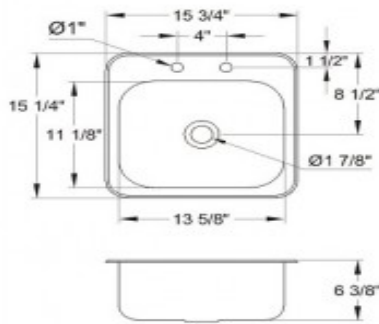

HS-1615IHG