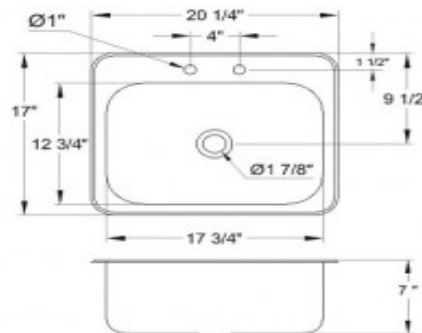

HS-2017IG

Product #	Description	Wt. lb/case
WHS 1317-IG	Space Save Drop-In Hand Sink, Lead Free, Deep 5-5/8"	8
WHS 1615-IG	Standard Drop-In Hand Sink, Lead Free, Deep 5-5/8"	8
WHS 2017-IG	Extra Wide Drop-In Hand Sink, Lead Free, Deep 6-1/2"	9
WHS 0810-IG	Mini Drop-In Hand Sink, Lead Free, Deep 5"	5

WICKETTS STAINLESS, LLC
2618 San Miguel Dr. Bldg.# 376
Newport Beach, CA 92660
Tel.(951)-858-2548
Fax.(951)-638-9059
sales@wickettsstainless.com
www.wickettsstainless.com

Approved for Manufacturing
Company: _____
Signature: _____