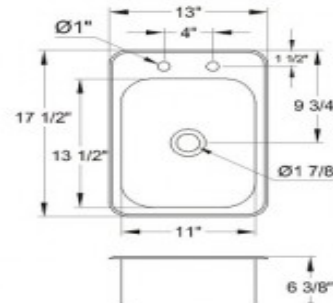

HS-1317IHG