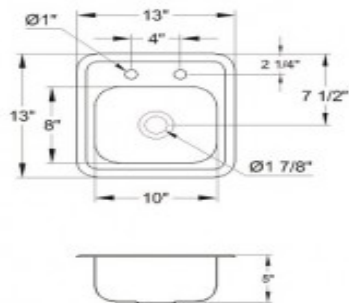

WICKETTS STAINLESS SPECIFICATION

Stainless Steel Hand Sink
Drop In Sink

HS-0810IG