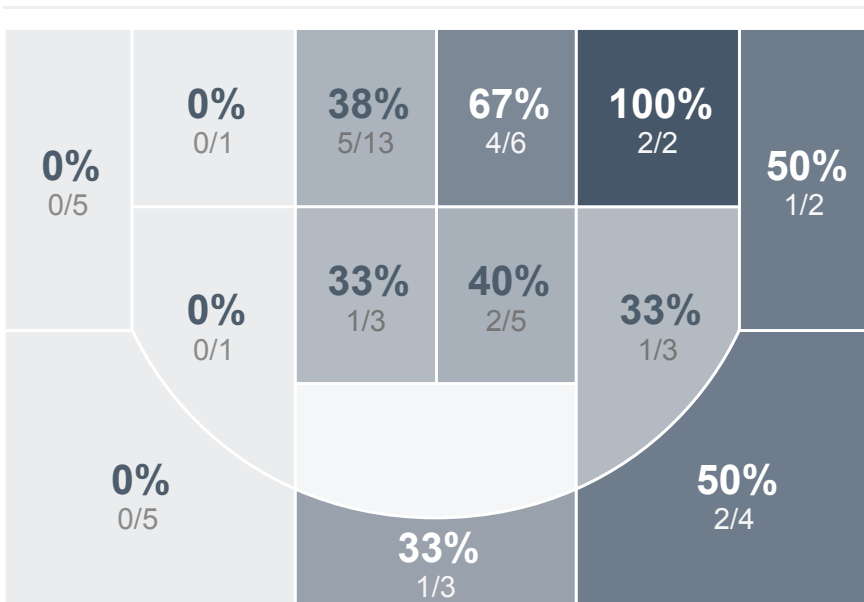

Jamestown High School