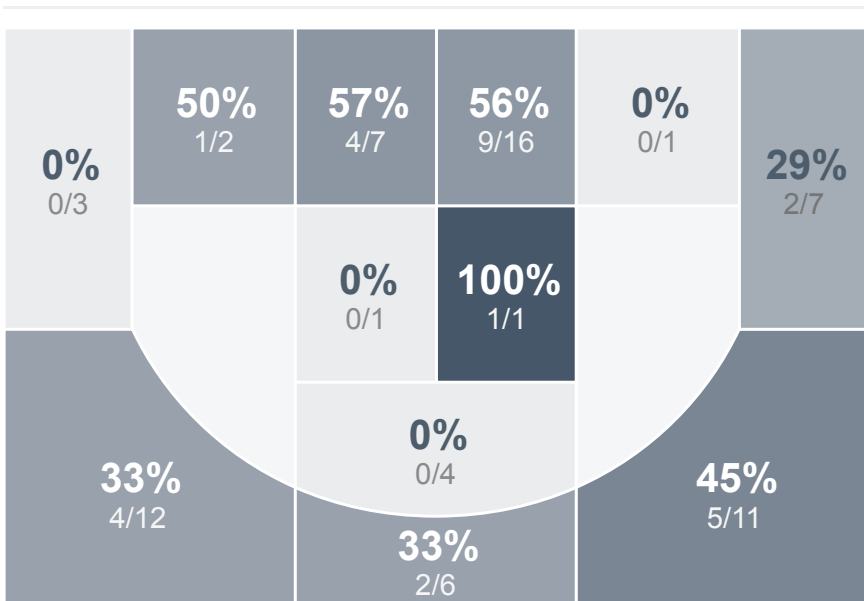

Box Score Report

MHS vs Jamestown - Jan 8, 2019 - W 74-49

Period Stats

Team	1	2	Final
MHS	41	33	74
JHS	22	27	49

Run Graph

Team Stats

	MHS	JHS
Field Goal %	39.4%	35.8%
Effective Field Goal %	48.6%	39.6%
2FG Made/Attempted	15/32	15/34
2FG%	46.9%	44.1%
3FG Made/Attempted	13/39	4/19
3FG%	33.3%	21.1%
FT Made/Attempted	5/8	7/13
Free Throw Percentage	62.5%	53.8%
Points Per Possession	1.00	0.66
Transition Points	12	6
Points Off Turnovers	22	14
Second Chance Points	9	8
Points in the Paint	28	24
Offensive Rebounds	18	10
Defense Rebounds	25	24
Assists	19	9
Deflections	11	8
Steals	15	5
Blocks	2	5
Turnovers	17	25
Personal Fouls	12	6
Charges Taken	0	0

Mandan

Jamestown High School